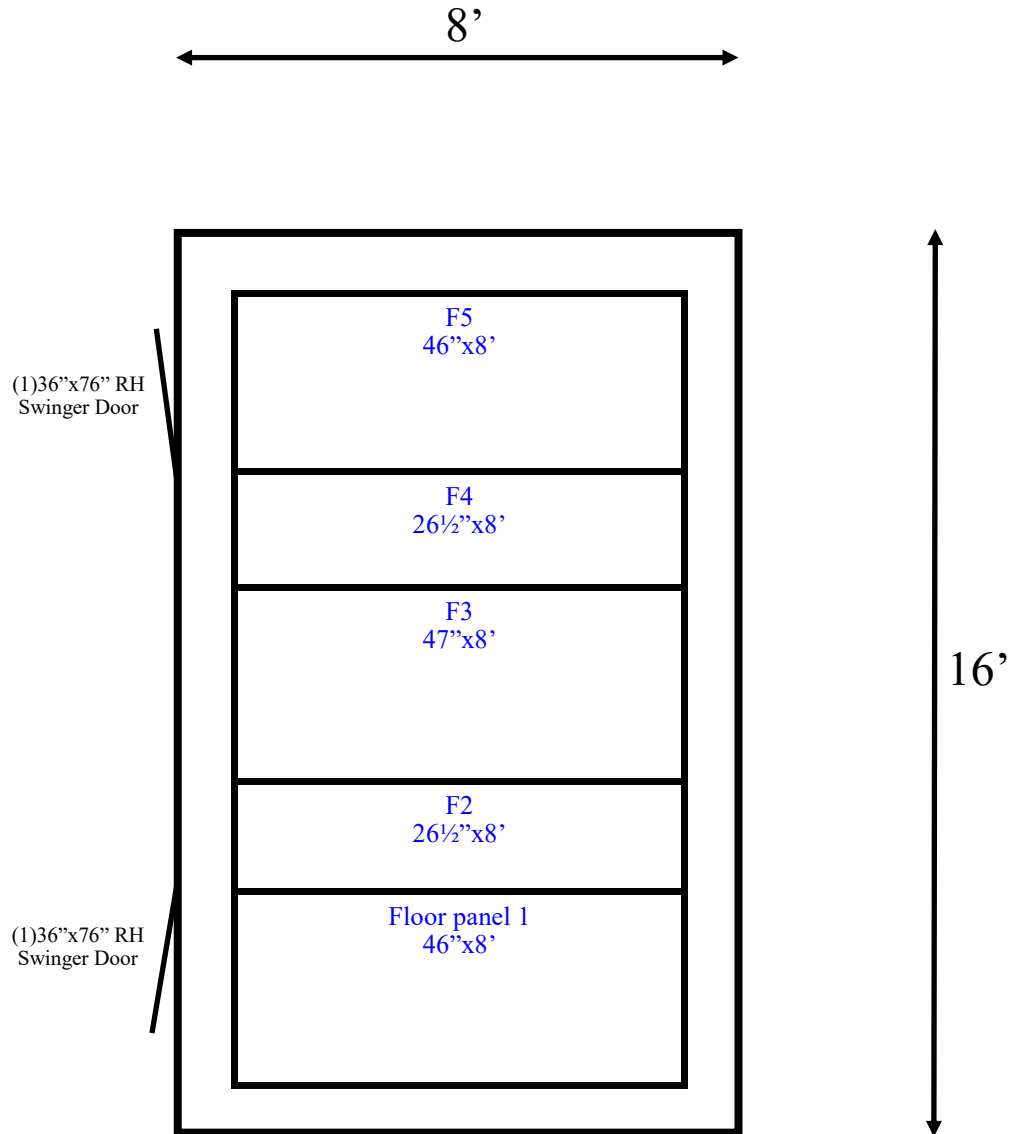

**8' x 16' x 8' H
Freezer with Floor
Wall & Ceiling Panels Diagram**

**37-2024
Red white
Not drawn to scale.**

**8' x 16' x 8' H
Freezer with Floor
Floor Panels Diagram**

**37-2024
Red white
Not drawn to scale.**

8' x 16' x 8' H
Freezer with Floor

37-2024
Red white

8' x 16' x 8' H
Freezer with Floor

37-2024
Red white