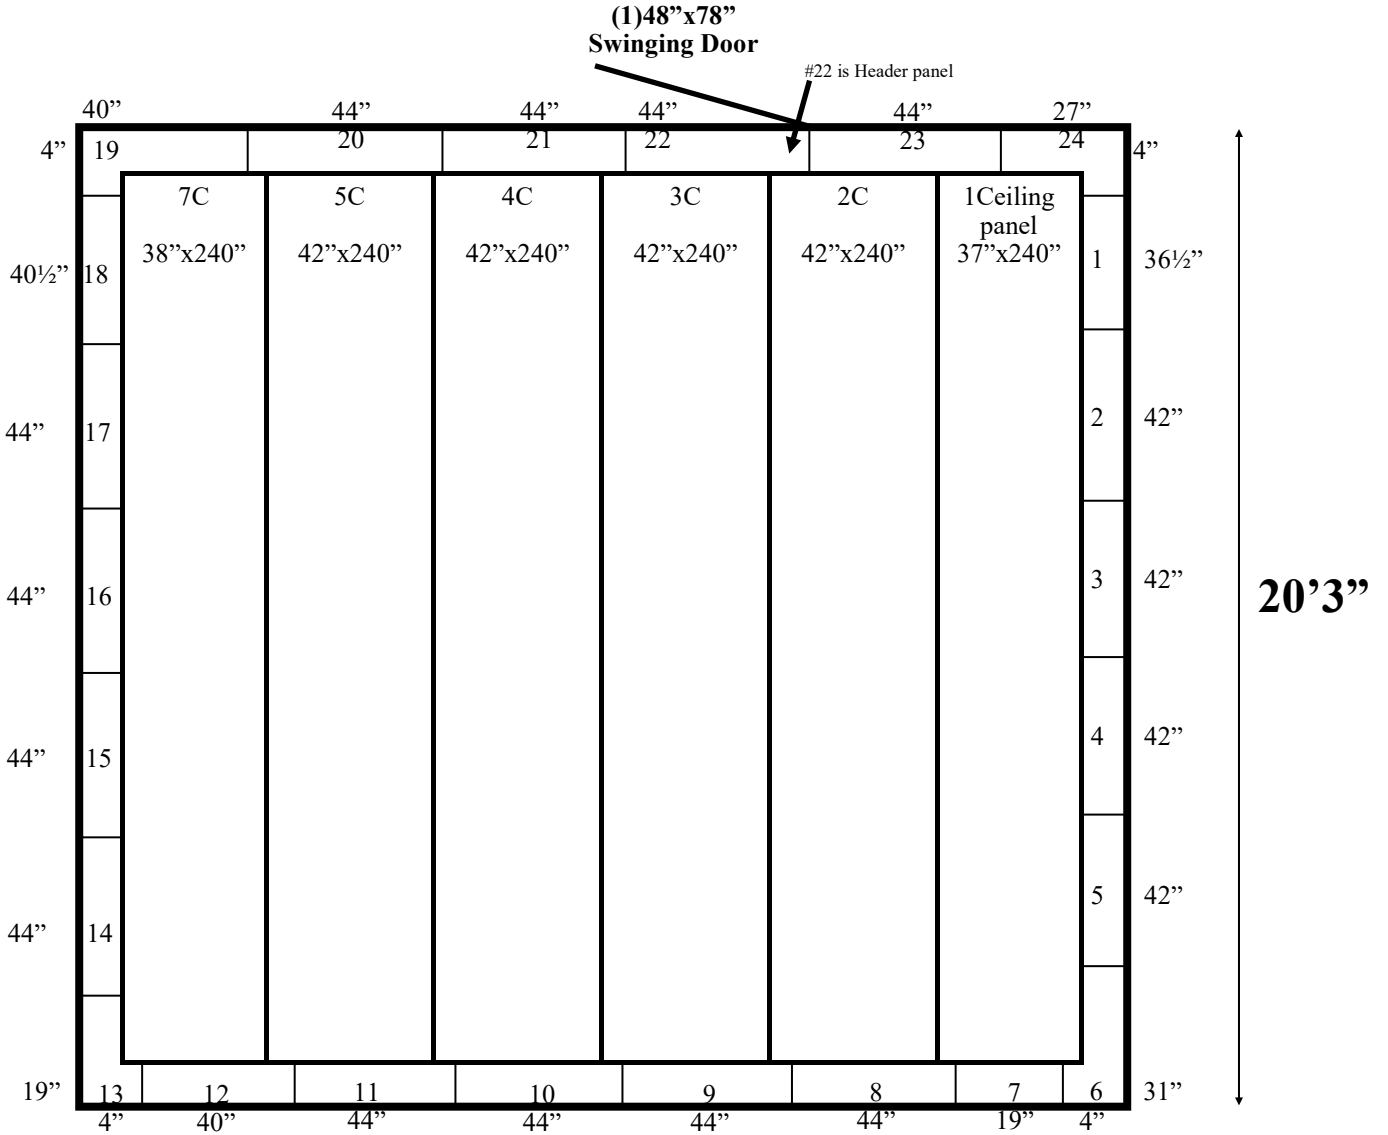

20'

20' x 20'3" x 8'4" H
Cooler or Freezer
Wall & Ceiling Panels Diagram

2023
Black

20' x 20'3" x 8'4" H
Cooler or Freezer

2023
Black

20' x 20'3" x 8'4" H
Cooler or Freezer

2023
Black