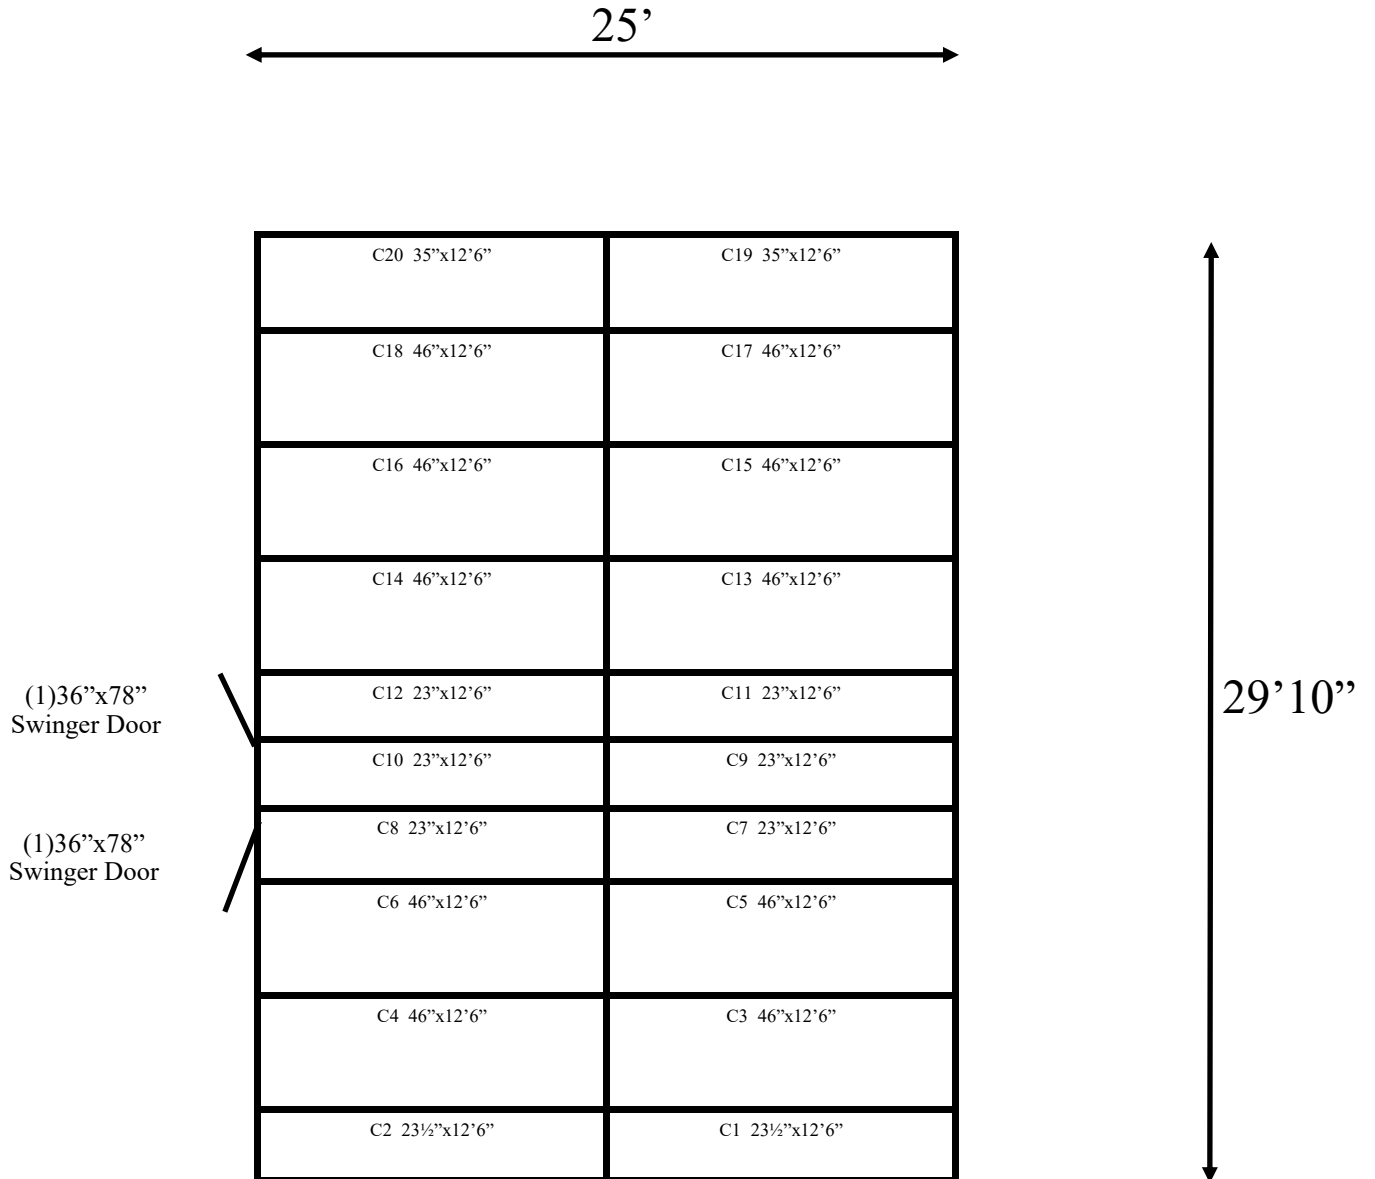

Note:
Wall panels #1 thru #10 should be built last.

25' x 29'10" x 9'2" H
Cooler / Freezer Combination
Ceiling Panels Diagram

93-2017
Color code: Light blue
Not drawn to scale.

**25'4" x 35'6" x 12' H
Cooler or Freezer**