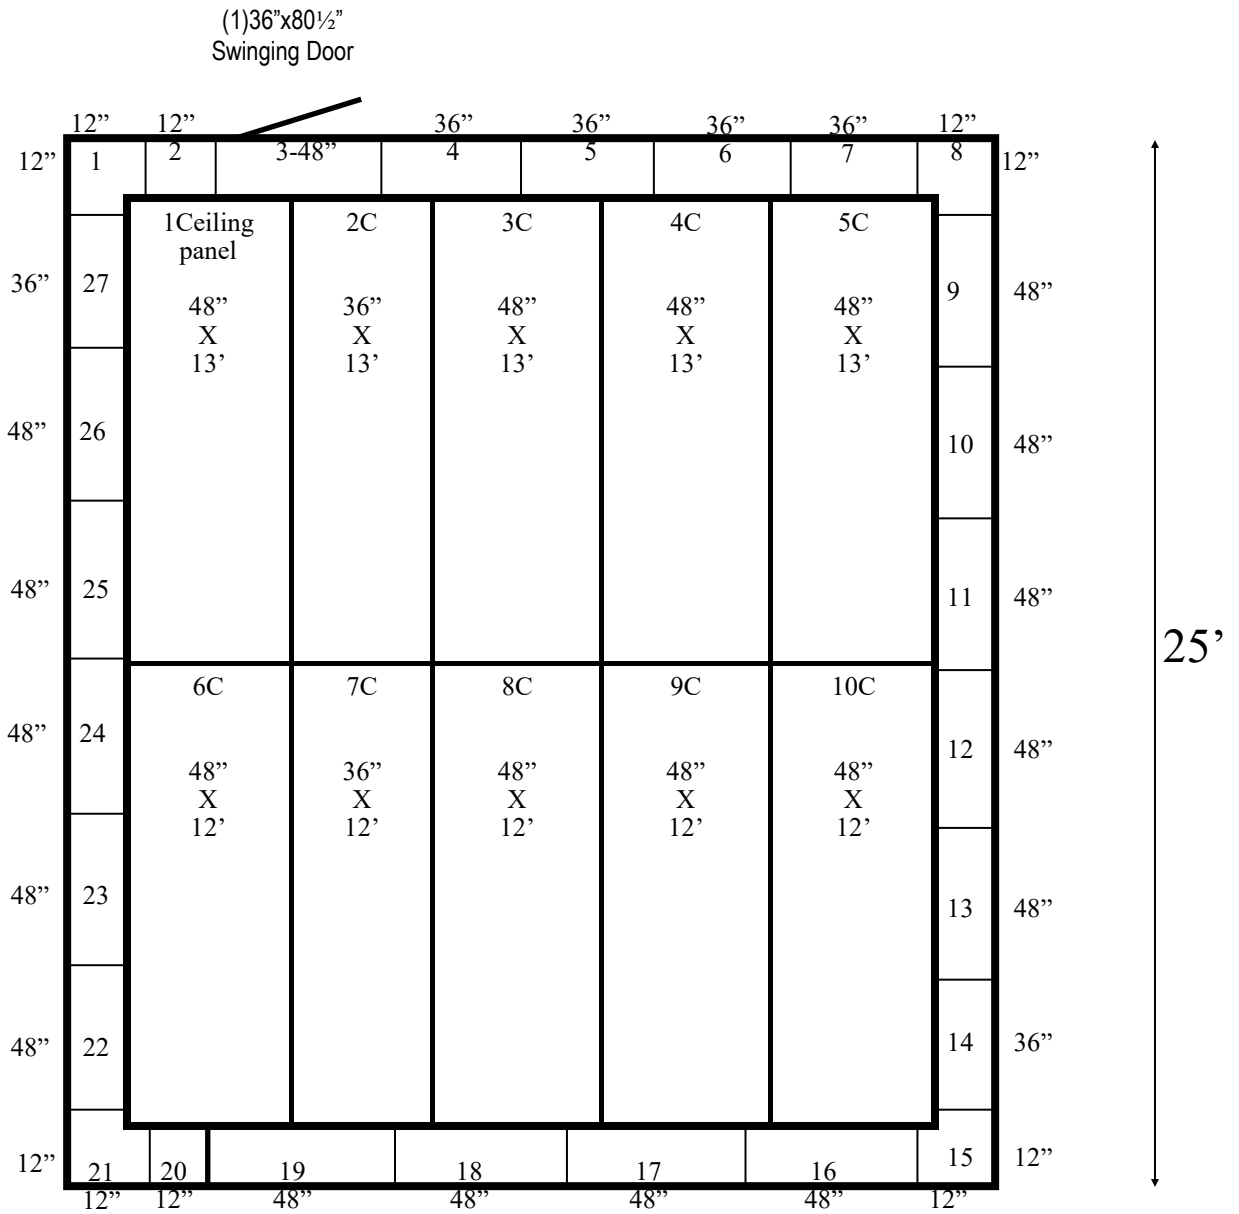

19'

19' x 25' x 8'4" H
Cooler or Freezer
Wall & Ceiling Panels Diagram

37-2022
Orange
Not drawn to scale.

**19' x 25' x 8'4" H
Cooler or Freezer**

**37-2022
Orange**

**19' x 25' x 8'4" H
Cooler or Freezer**

**37-2022
Orange**