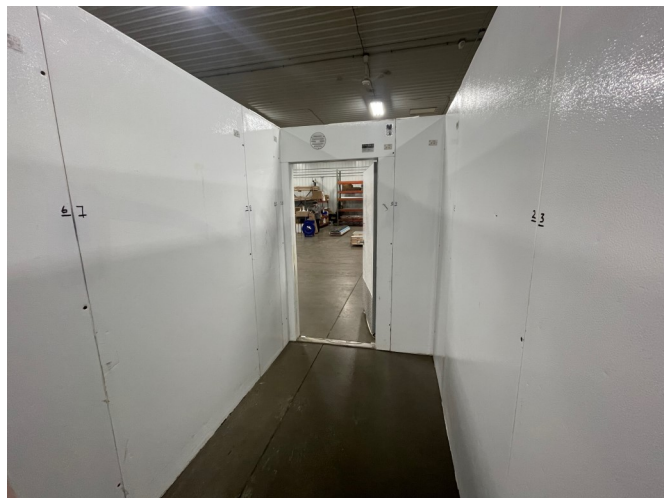

6' x 11' x 8' H
Cooler or Freezer
Wall & Ceiling Panels Diagram

35-2022
Brown
Not drawn to scale.

**6' x 11' x 8' H
Cooler or Freezer**

**35-2022
Brown**