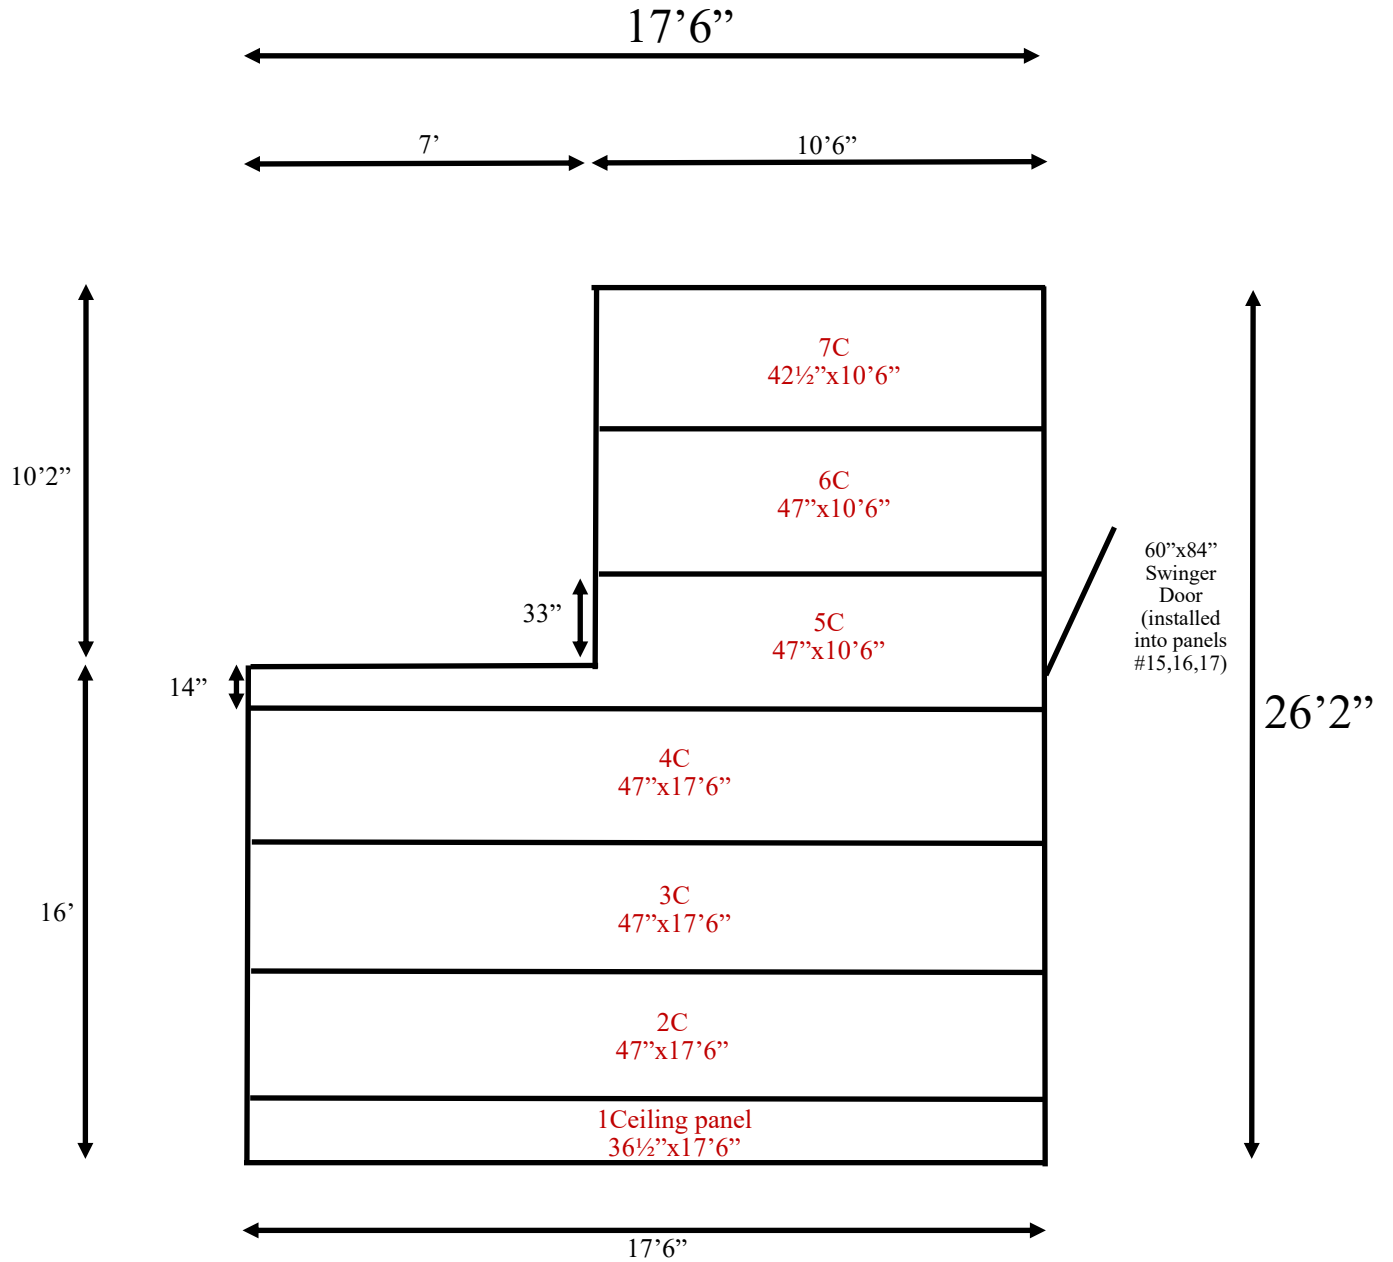

**17'6" x 26'2" x 9' H
Cooler or Freezer
Wall Panels Diagram**

**32-2022
Color code: Red
Not drawn to scale.**

17'6" x 26'2" x 9' H
Cooler or Freezer
Ceiling Panels Diagram

32-2022
Color code: Red
Not drawn to scale.

17'6" x 26'2" x 9' H
Cooler or Freezer

32-2022
Red