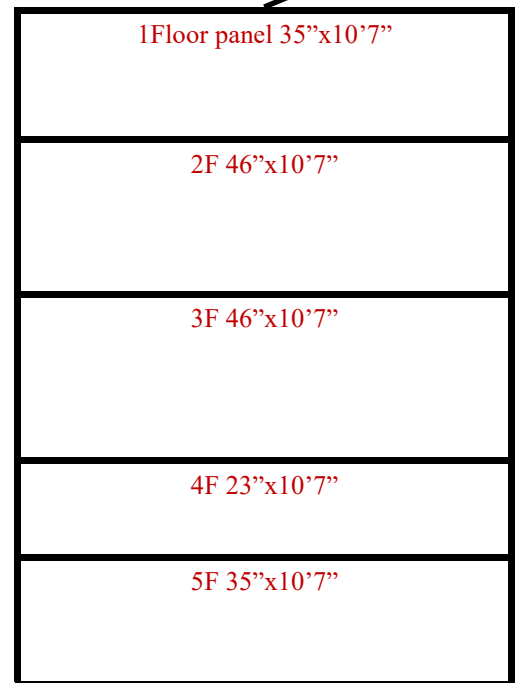

10'7"

10'7"

(1)54"x79"
Swinging Door

(1)54"x79"
Swinging Door

15'5"

Wall & Ceiling Panels Diagram

Floor Panels Diagram

10'7" x 15'5" x 8'8" H
Freezer With Floor