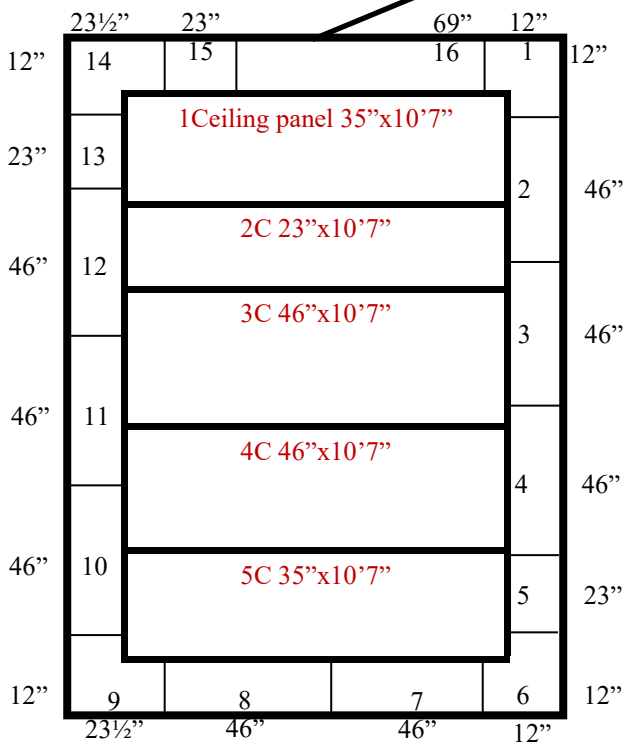

10'7"

10'7"

(1)54"x79"
Swinging Door

(1)54"x79"
Swinging Door

15'5"

Wall & Ceiling Panels Diagram

Floor Panels Diagram

10'7" x 15'5" x 8'8" H
Freezer With Floor