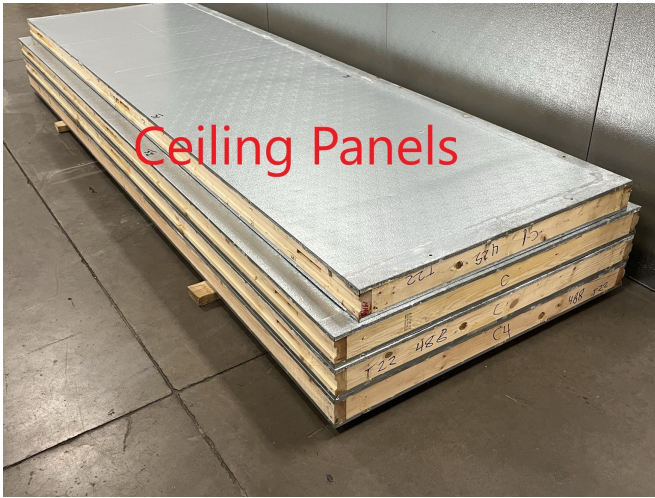

12' x 15'5" x 8'8" H
Cooler or Freezer
Wall & Ceiling Panels Diagram

29-2022
No color
Not drawn to scale.

12' x 15'5" x 8'8" H
Cooler or Freezer

29-2022
No color

12' x 15'5" x 8'8" H
Cooler or Freezer

29-2022
No color