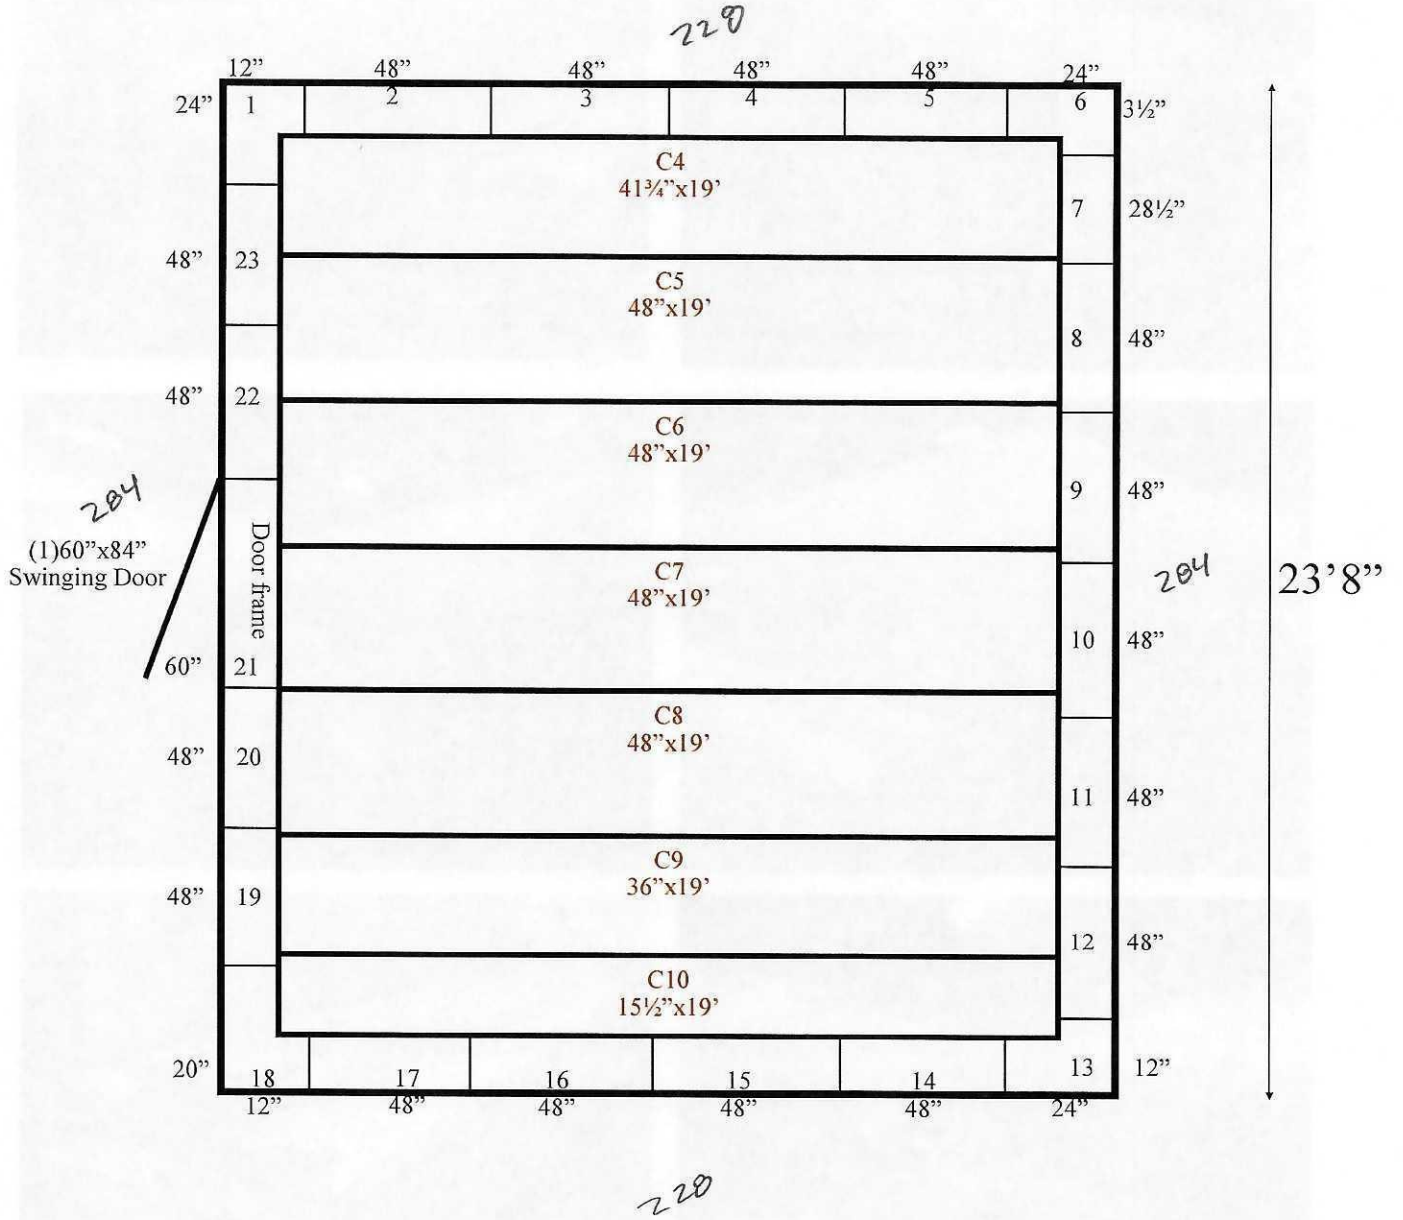

19'

19' x 23'8" x 10'6" H  
Cooler  
Wall & Ceiling Panels Diagram

11-22  
Green Brown  
Not drawn to scale.

19' x 23'8" x 10'6" H  
Cooler

11-2022  
Green Brown