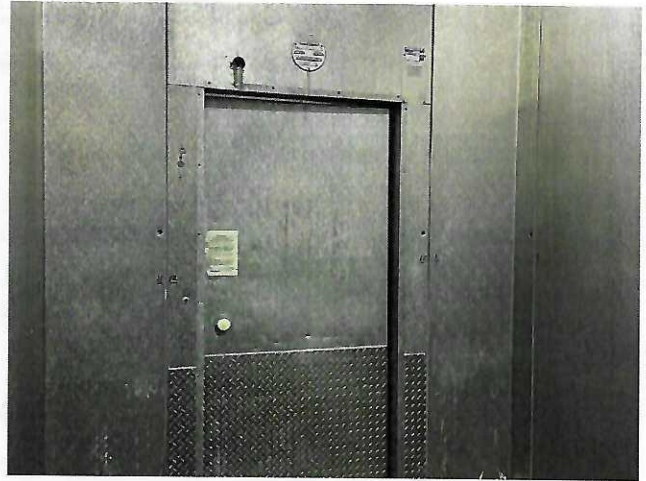

12'

8' x 12' x 10'6" H
Cooler or Freezer
Wall & Ceiling Panels Diagram

11-22
Brown
Not drawn to scale.

8' x 12' x 10'6"
Cooler or Freezer

11-2022
Brown