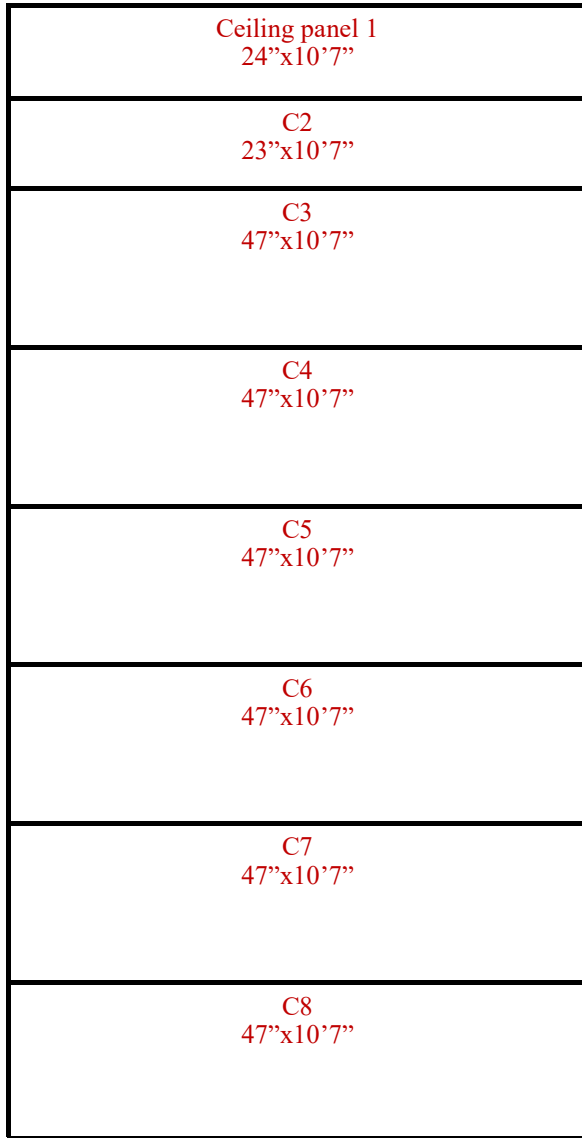

10'7"

10'7" x 27'10" x 8'6" H
Cooler with Glass Doors
Wall Panels Diagram

52-2021
Color code: No color
Not drawn to scale.

10'7"

27'10"

10'7" x 27'10" x 8'6" H
Cooler with Glass Doors
Ceiling Panels Diagram

52-2021
Color code: No color
Not drawn to scale.

**10'7" x 27'10" x 8'6" H
Cooler with Glass Doors**

**52-2021
No color code.**

10'7" x 27'10" x 8'6" H
Cooler with Glass Doors

52-2021
No color code.