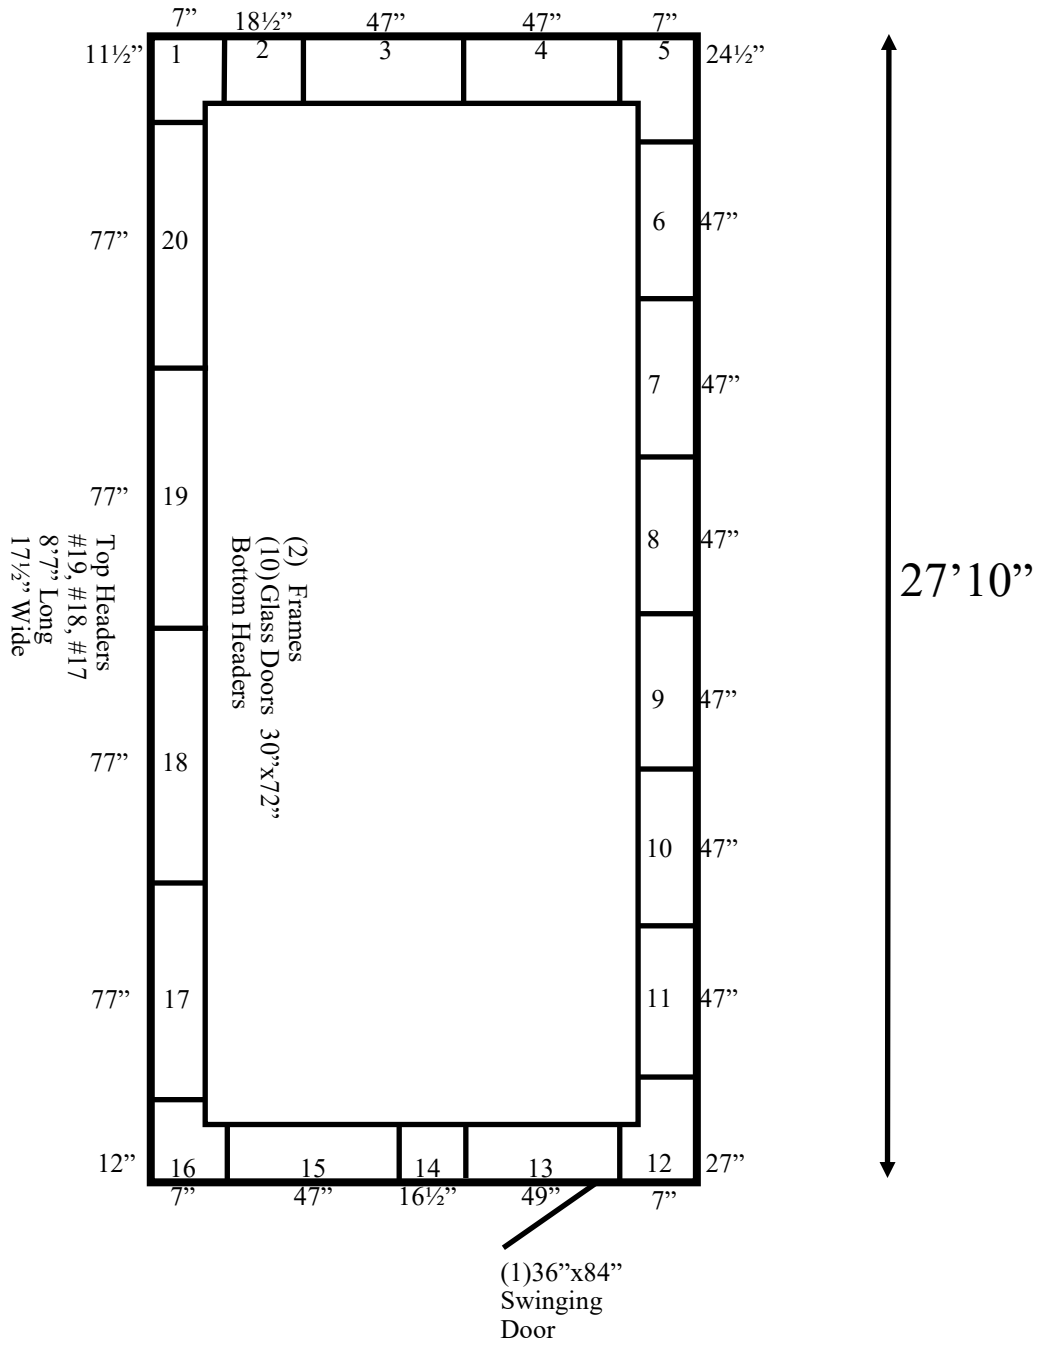

10'7"

10'7" x 27'10" x 8'6" H
Cooler with Glass Doors
Wall Panels Diagram

52-2021
Color code: No color
Not drawn to scale.

10'7"

27'10"

10'7" x 27'10" x 8'6" H
Cooler with Glass Doors
Ceiling Panels Diagram

52-2021
Color code: No color
Not drawn to scale.

**10'7" x 27'10" x 8'6" H
Cooler with Glass Doors**

**52-2021
No color code.**

10'7" x 27'10" x 8'6" H
Cooler with Glass Doors

52-2021
No color code.