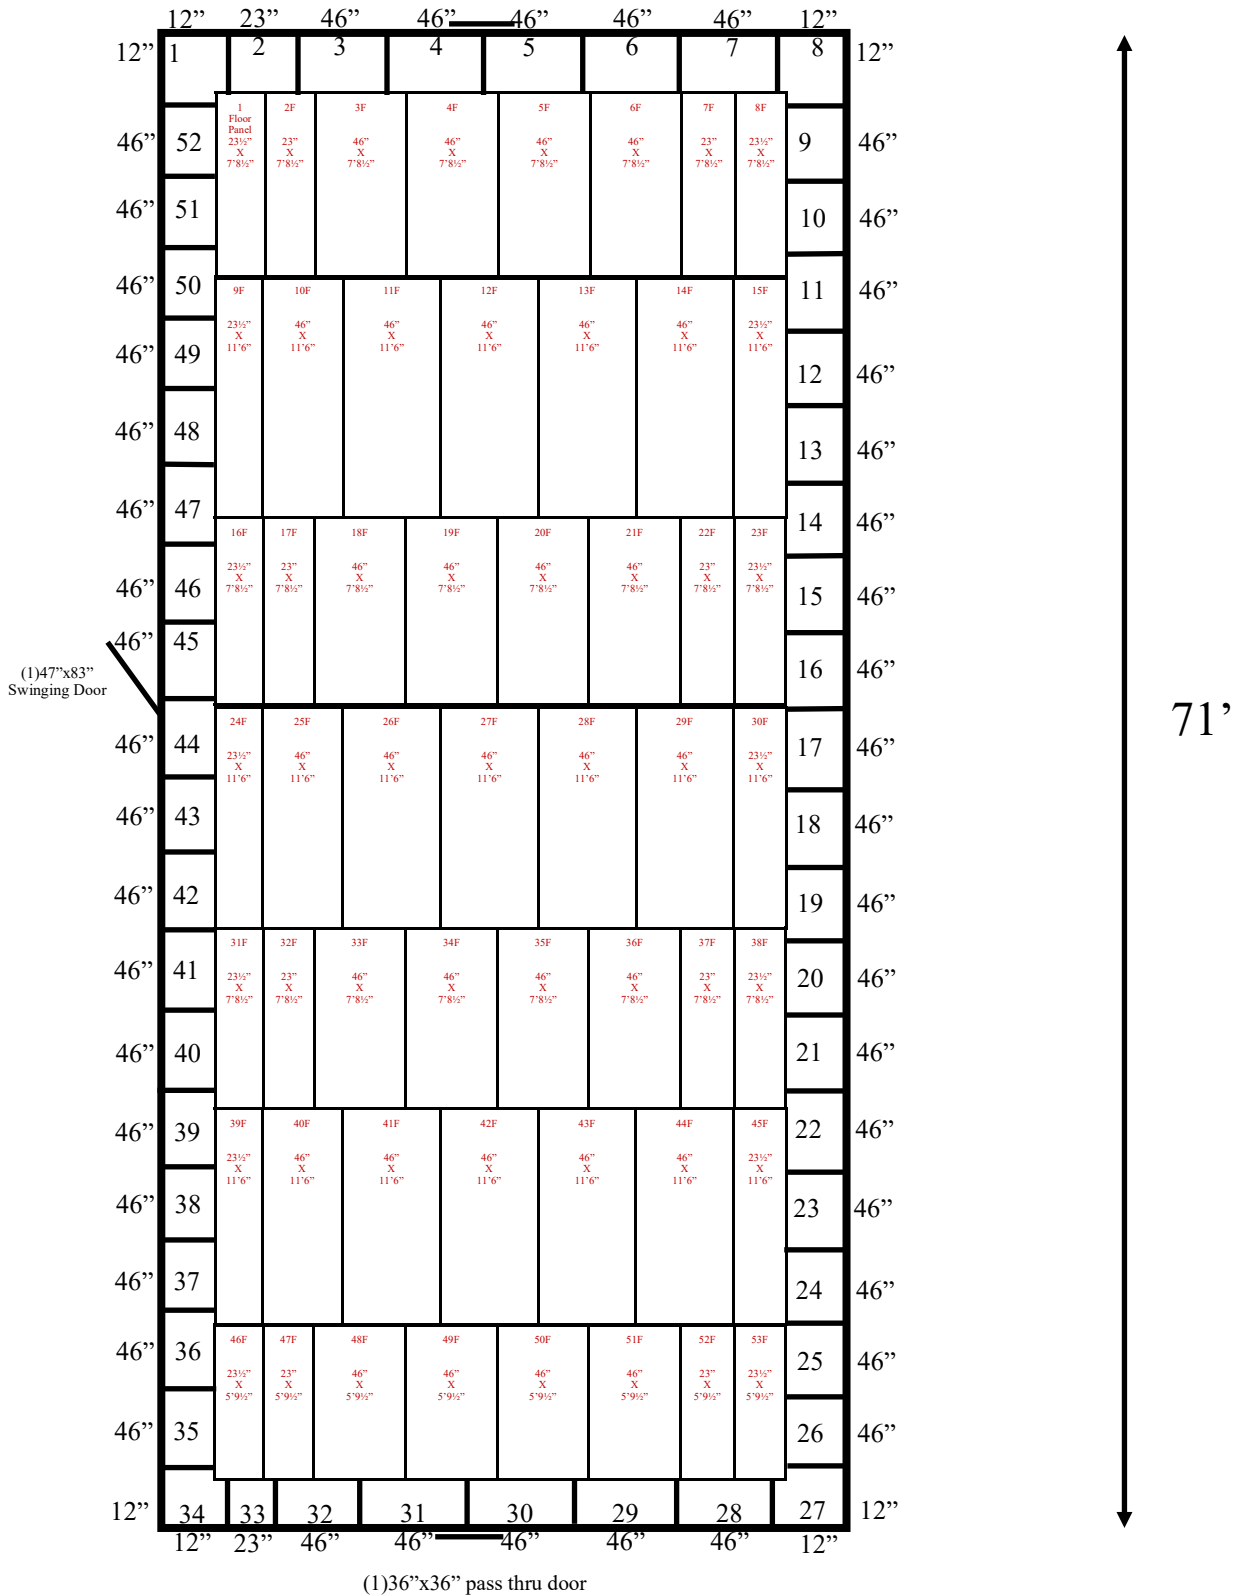

23'1"

(1)36"x36" pass thru door

23'1"

(1)36"x36" pass thru door

(1)47"x83"
Swinging Door

71'

(1)36"x36" pass thru door

23'1" x 71' x 9'10" H
Freezer with Floor
Ceiling Panels Diagram

48-2021
Color code: No color
Not drawn to scale.

**23'1" x 71' x 9'10" H
Freezer with Floor**

**48-2021
No color code.**

**23'1" x 71' x 9'10" H
Freezer with Floor**

**48-2021
No color code.**