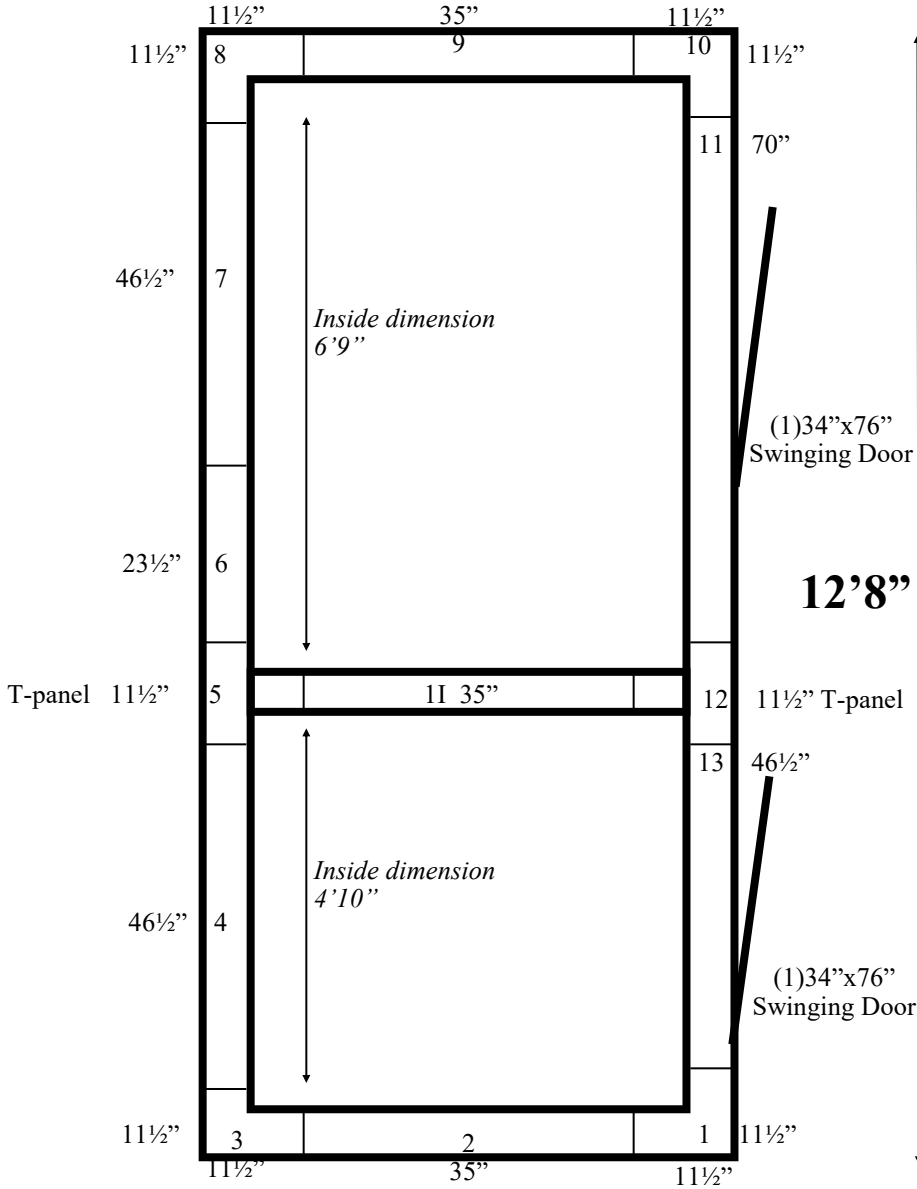

4'10"

4'10"

4'10" x 12'8" x 7'3" H
 Combination Walk-In Cooler / Freezer
 Wall & Ceiling Panel Diagrams

46-2021
 No color
 Not drawn to scale.

**4'10" x 12'8" x 7'3" H
Combo Cooler / Freezer**

**46-2021
Color code: No color**

4'10" x 12'8" x 7'3" H
Combo Cooler /Freezer

46-2021
Color code: No color