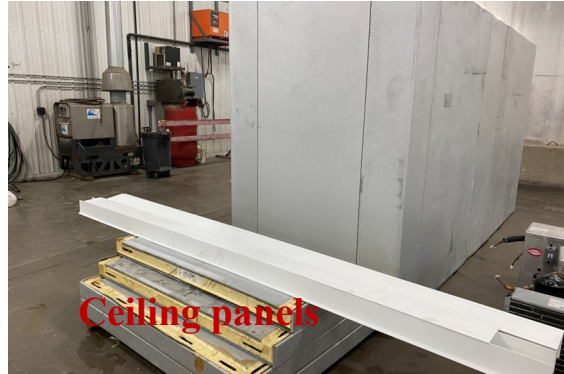

4'10"

4'10"

4'10" x 12'8" x 7'3" H
 Combination Walk-In Cooler / Freezer
 Wall & Ceiling Panel Diagrams

46-2021
 No color
 Not drawn to scale.

**4'10" x 12'8" x 7'3" H
Combo Cooler / Freezer**

**46-2021
Color code: No color**

4'10" x 12'8" x 7'3" H
Combo Cooler /Freezer

46-2021
Color code: No color