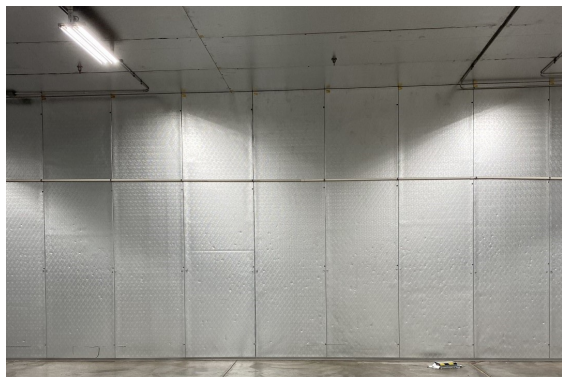

**85' x 120'2" x 15' H
Drive-In Cooler
Wall Panels Diagram**

**43-2021
No color
Not drawn to scale.**

**85' x 120'2" x 15' H
Drive-In Cooler
Ceiling Panels Diagram**

**43-2021
No color
Not drawn to scale.**

85' x 120'2" x 15' H
Drive-In Cooler

43-2021
No color

85' x 120'2" x 15' H
Drive-In Cooler

43-2021
No color

85' x 120'2" x 15' H
Drive-In Cooler

43-2021
No color