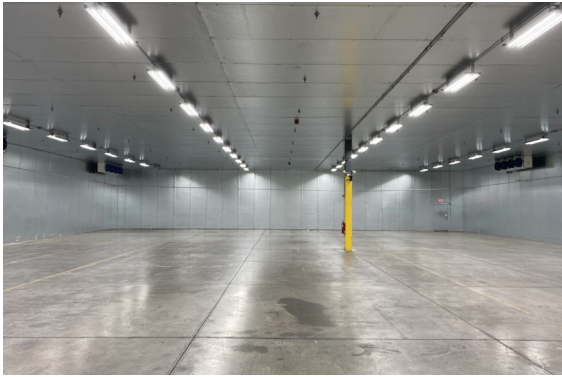

**85' x 120'2" x 15' H
Drive-In Cooler
Wall Panels Diagram**

**43-2021
No color
Not drawn to scale.**

**85' x 120'2" x 15' H
Drive-In Cooler
Ceiling Panels Diagram**

**43-2021
No color
Not drawn to scale.**

85' x 120'2" x 15' H
Drive-In Cooler

43-2021
No color

85' x 120'2" x 15' H
Drive-In Cooler

43-2021
No color

85' x 120'2" x 15' H
Drive-In Cooler

43-2021
No color