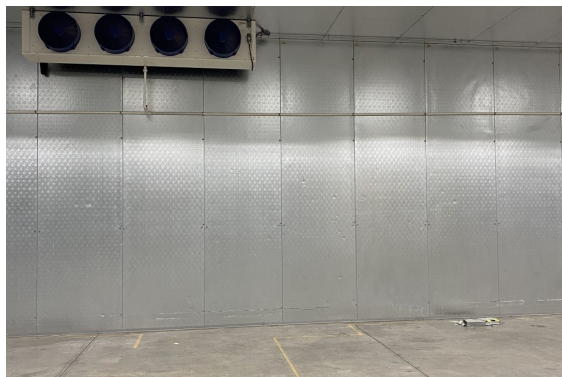

**85' x 120'2" x 15' H
Drive-In Cooler
Wall Panels Diagram**

**43-2021
No color
Not drawn to scale.**

**85' x 120'2" x 15' H
Drive-In Cooler
Ceiling Panels Diagram**

**43-2021
No color
Not drawn to scale.**

85' x 120'2" x 15' H
Drive-In Cooler

43-2021
No color

85' x 120'2" x 15' H
Drive-In Cooler

43-2021
No color

85' x 120'2" x 15' H
Drive-In Cooler

43-2021
No color