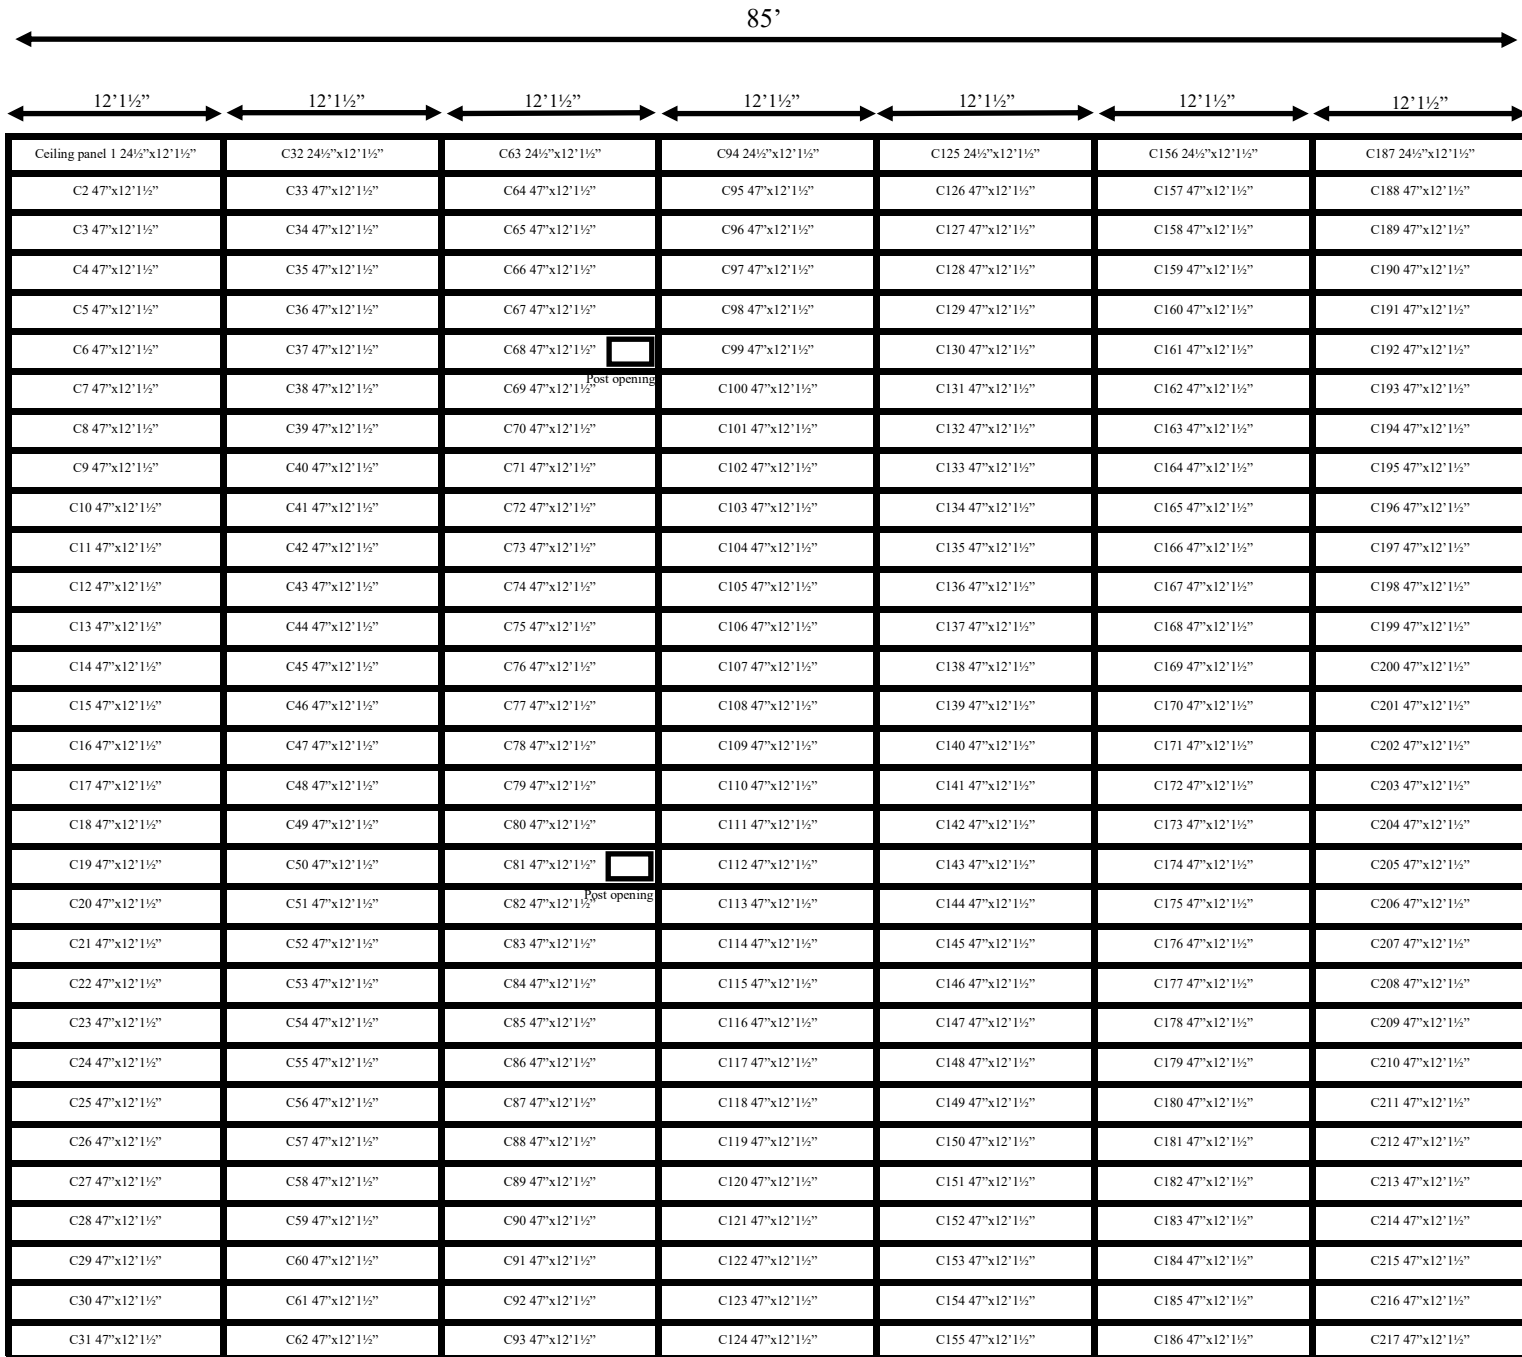

**85' x 120'2" x 15' H
Drive-In Cooler
Wall Panels Diagram**

**43-2021
No color
Not drawn to scale.**

**85' x 120'2" x 15' H
Drive-In Cooler
Ceiling Panels Diagram**

**43-2021
No color
Not drawn to scale.**

85' x 120'2" x 15' H
Drive-In Cooler

43-2021
No color

85' x 120'2" x 15' H
Drive-In Cooler

43-2021
No color

85' x 120'2" x 15' H
Drive-In Cooler

43-2021
No color