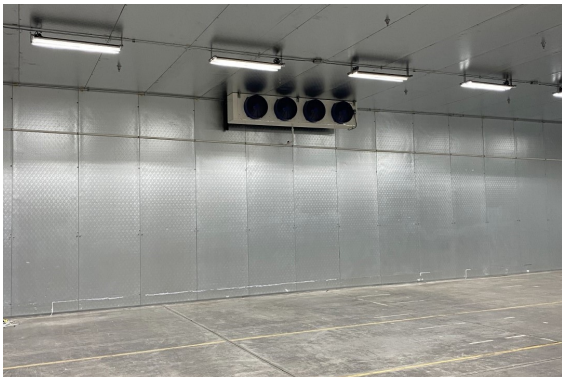

**85' x 120'2" x 15' H
Drive-In Cooler
Wall Panels Diagram**

**43-2021
No color
Not drawn to scale.**

**85' x 120'2" x 15' H
Drive-In Cooler
Ceiling Panels Diagram**

**43-2021
No color
Not drawn to scale.**

85' x 120'2" x 15' H
Drive-In Cooler

43-2021
No color

85' x 120'2" x 15' H
Drive-In Cooler

43-2021
No color

85' x 120'2" x 15' H
Drive-In Cooler

43-2021
No color