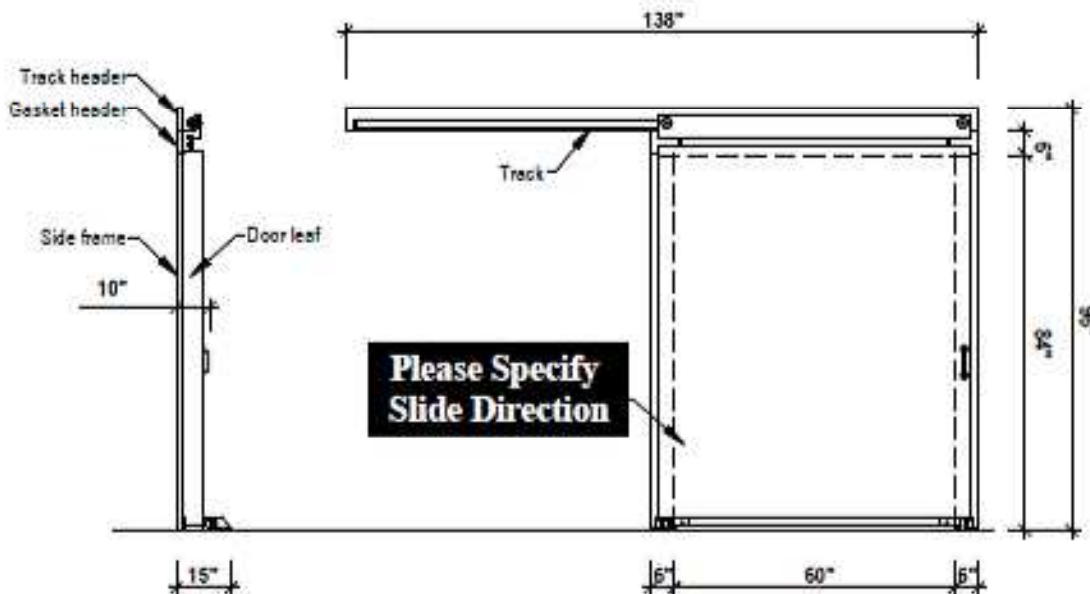

-Slide: Unknown

Ext. Kickplate:

Int. Kickplate:

Personnel Door:

No Sill

Window(s):

HANGER Normal 10 ga.

TRACK: Galvanized track for horizontal slider

ELECTRIC OPERATOR

THRESHOLD:

- Sliding and vertical lift doors shall not be considered means of egress -

Notes:
 - Drawing not to scale.
 - 110V heat Cable standard for freezers only.
 * L: Left side - R: Right side - GH: Gasket Header - TH: Track Header (or Spring Header for vertical doors)