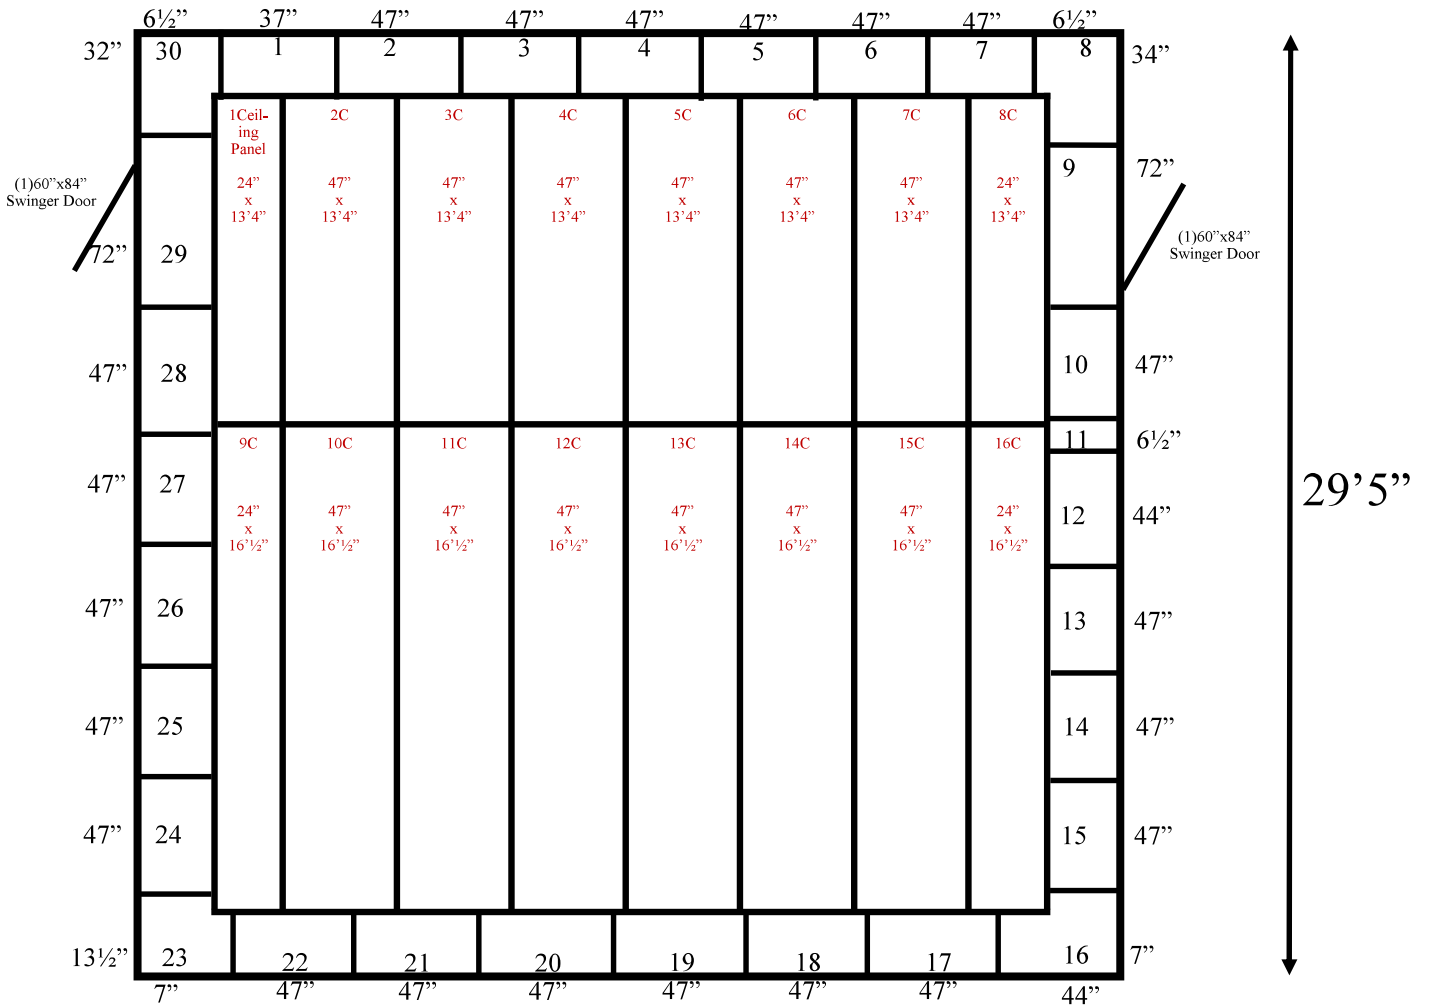

27'10"

27'10" x 29'5" x 9'11" H  
Cooler  
Wall & Ceiling Panels Diagram

40-2021  
Color code: No color  
Not drawn to scale.

**27'10" x 29'5" x 9'11" H  
Cooler**

**40-2021  
No color**

**27'10" x 29'5" x 9'11" H**  
**Cooler**

**40-2021**  
**No color**