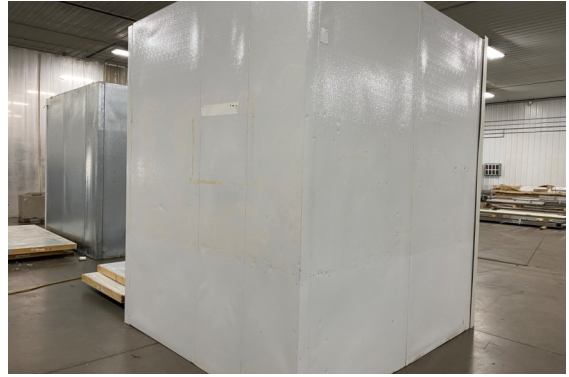

8' x 9' x 10' H  
Cooler or Freezer  
Wall & Ceiling Panels Diagram

28-2021  
Color code: Red  
Not drawn to scale.

**8' x 9' x 10' H  
Cooler or Freezer**

**28-2021  
Red**