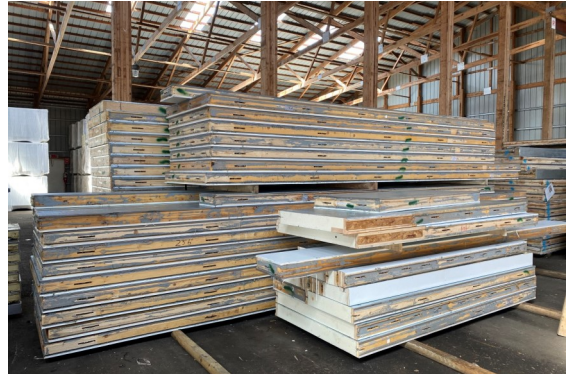

20' x 70' x 9'7" H
Cooler
Wall & Ceiling Panels Diagram

17-2021
Color code: brown
Not drawn to scale.

**20' x 70' x 9'7" H
Cooler or Freezer**

**17-2021
Brown**