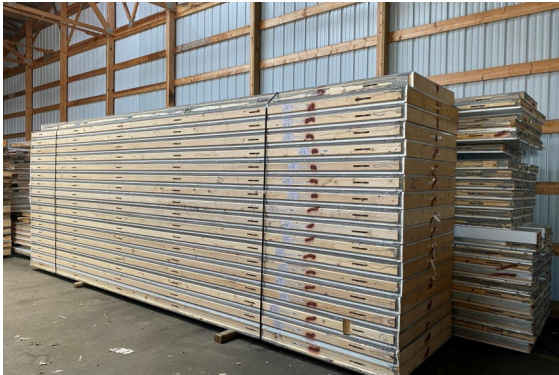

20' x 70' x 9'7" H
Cooler
Wall & Ceiling Panels Diagram

17-2021
Color code: brown
Not drawn to scale.

**20' x 70' x 9'7" H
Cooler or Freezer**

**17-2021
Brown**