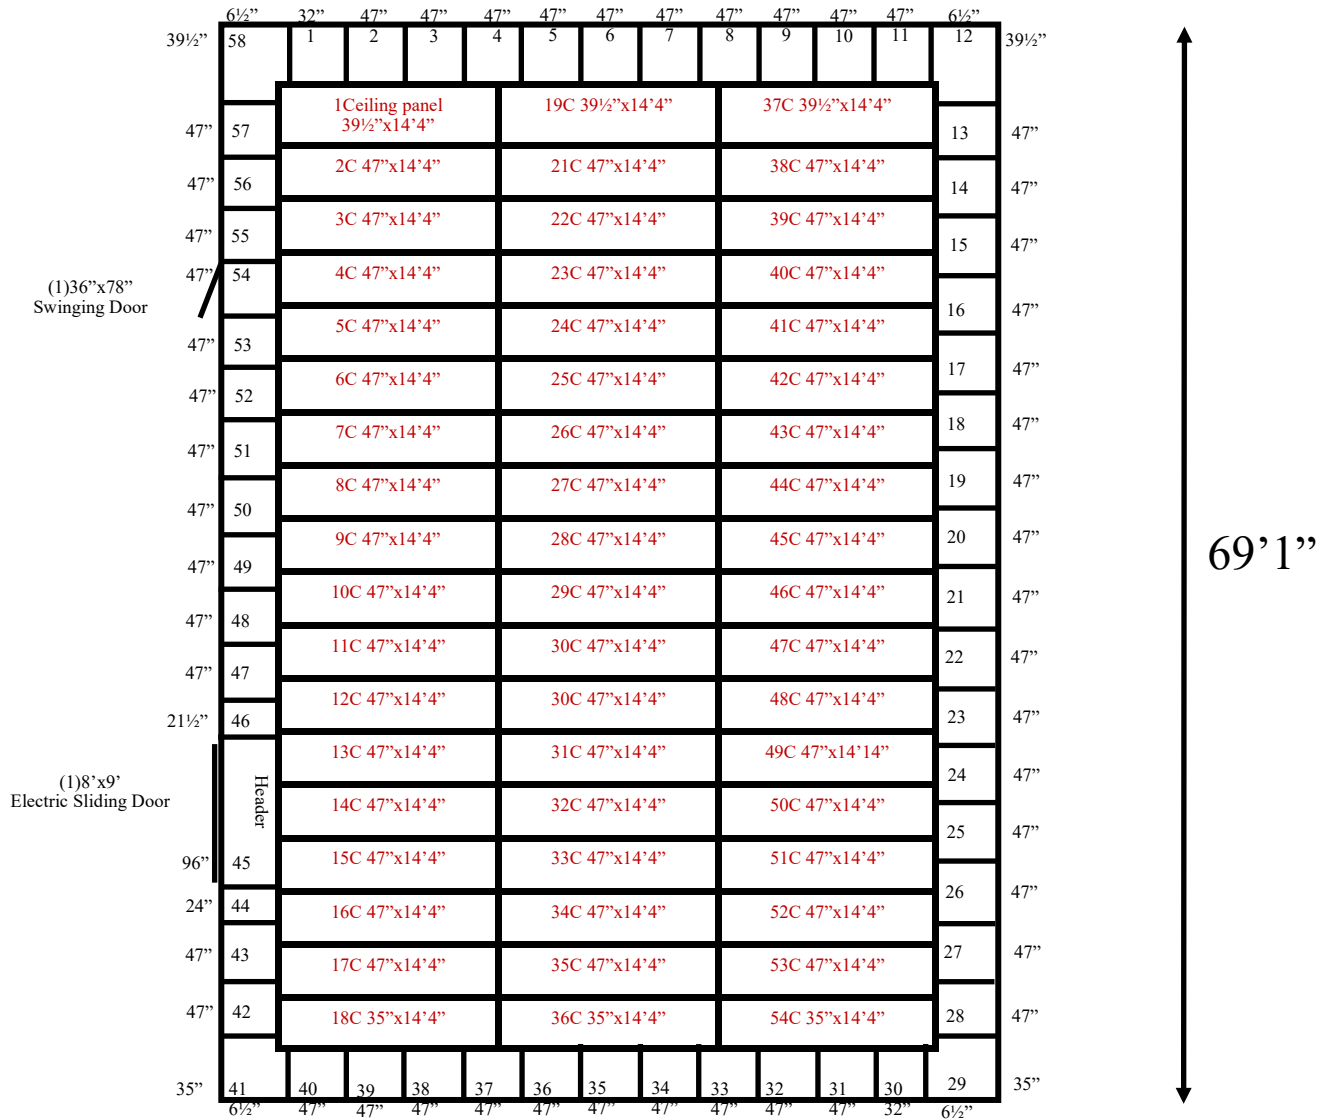

43'

43' x 69'1" x 11' H
Cooler
Wall & Ceiling Panels Diagram

16-2021
Color code: no color
Not drawn to scale.

**43' x 69'1" x 11' H
Cooler**

**16-2021
No color**

**43' x 69'1" x 11' H
Cooler**

**16-2021
No color**

**43' x 69'1" x 11' H
Cooler**

**16-2021
No color**