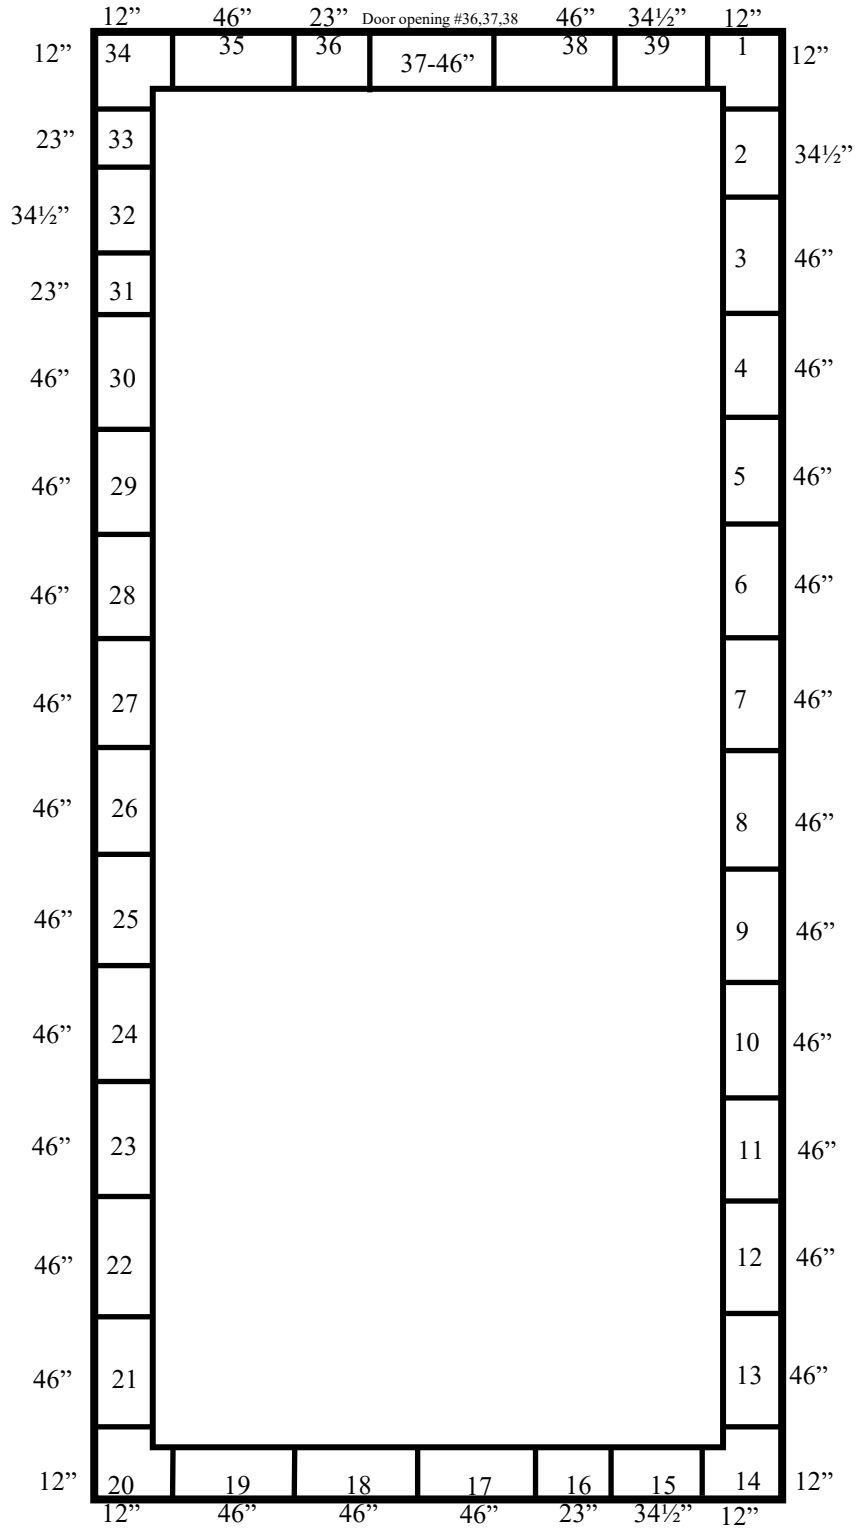

18'4"

(1)
Electric
Bi-Parting Door

47'1"

18'4" x 47'1" x 11'8" H
Cooler
Wall Panels Diagram

18-2021
Color code: No color
Not drawn to scale.

18'4"

(1)
Electric
Bi-Parting Door

1 Ceiling Panel 23"x9'7½"	1 Ceiling Panel 23"x8'8"
2C 34½"x9'7½"	2C 34½"x8'8"
3C 23"x9'7½"	3C 23"x8'8"
4C 46"x9'7½"	4C 46"x8'8"
5C 46"x9'7½"	5C 46"x8'8"
6C 46"x9'7½"	6C 46"x8'8"
7C 46"x9'7½"	7C 46"x8'8"
8C 46"x9'7½"	8C 46"x8'8"
9C 46"x9'7½"	9C 46"x8'8"
10C 46"x9'7½"	10C 46"x8'8"
11C 46"x9'7½"	11C 46"x8'8"
12C 46"x9'7½"	12C 46"x8'8"
13C 46"x9'7½"	13C 46"x8'8"
14C 23"x9'7½"	14C 23"x8'8"

47'1"

18'4" x 47'1" x 11'8" H
Cooler
Ceiling Panels Diagram

18-2021
Color code: No color
Not drawn to scale.

18'4" x 47'1" x 11'8" H
Cooler

18-2021
No color