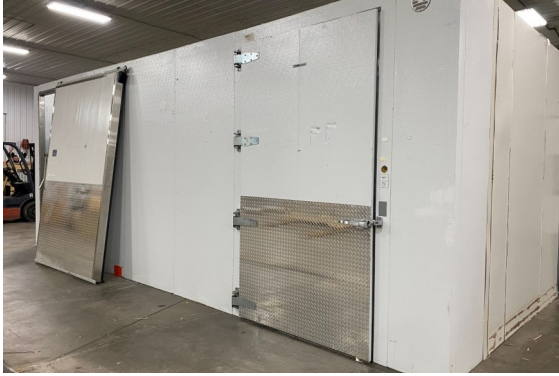

**10'6" x 26'2" x 10' H  
Cooler  
Wall & Ceiling Panels Diagram**

**17-2021  
Color code: silver  
Not drawn to scale.**

**10'6" x 26'2" x 10' H  
Cooler**

**17-2021  
Dark green**

**10'6" x 26'2" x 10' H  
Cooler**