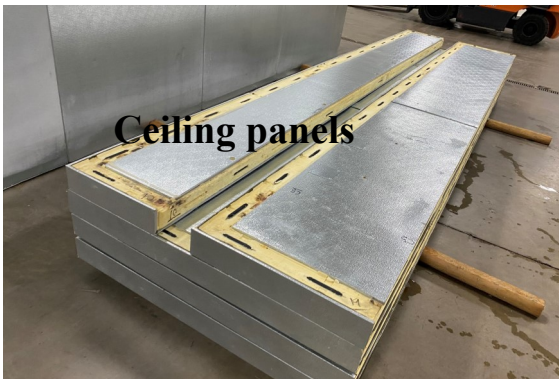

**14'6" x 14'10" x 8'2" H
Combo Cooler/ Freezer
Wall & Ceiling Panels Diagram**

**14-2021
No color
Not drawn to scale.**

**14'6" x 14'10" x 8'2" H
Combo Cooler/ Freezer
Ceiling Panels Diagram**

**14-2021
No color
Not drawn to scale.**

**14'6" x 14'10" x 8'2" H
Cooler or Freezer**

**14-2021
No color**

14'6" x 14'10" x 8'2" H
Cooler or Freezer

14-2021
No color