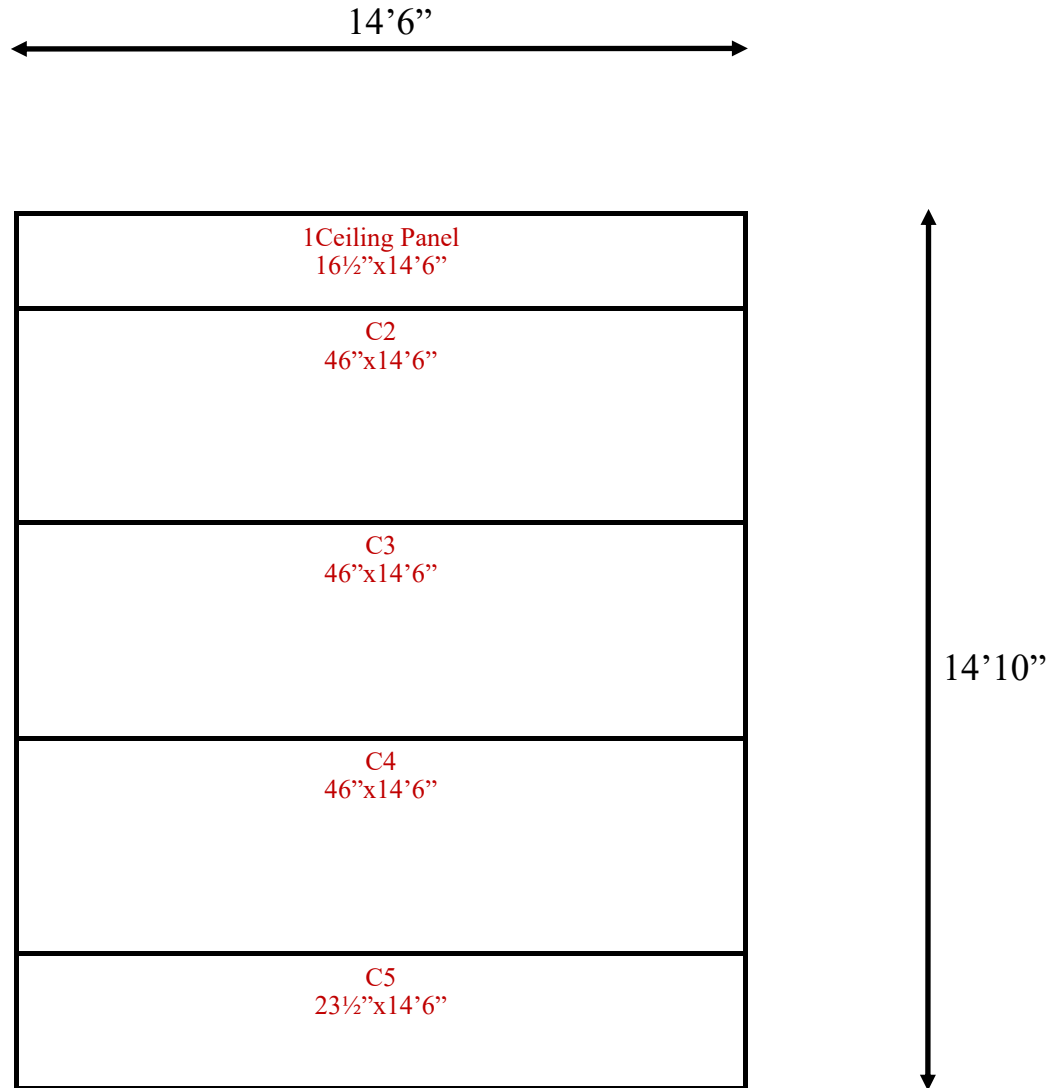

**14'6" x 14'10" x 8'2" H
Combo Cooler/ Freezer
Wall & Ceiling Panels Diagram**

**14-2021
No color
Not drawn to scale.**

**14'6" x 14'10" x 8'2" H
Combo Cooler/ Freezer
Ceiling Panels Diagram**

**14-2021
No color
Not drawn to scale.**

**14'6" x 14'10" x 8'2" H
Cooler or Freezer**

**14-2021
No color**

14'6" x 14'10" x 8'2" H
Cooler or Freezer

14-2021
No color