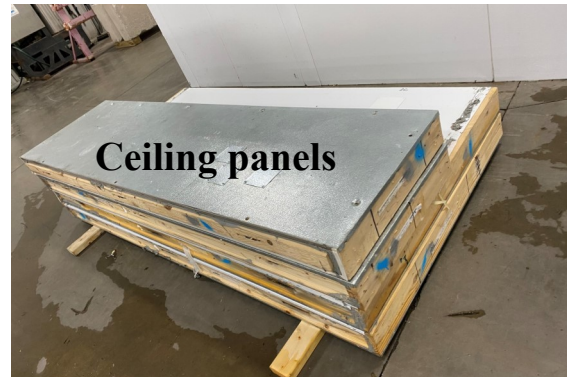

7'6" x 12' x 8' H
Cooler / Freezer Combination
Wall & Ceiling Panels Diagram

17-2021
Lt Blue
Not drawn to scale.

**7'6" x 12' x 8' H
Cooler / Freezer Combination**

**17-2021
Lt Blue**

7'6" x 12' x 8' H
Cooler / Freezer Combination