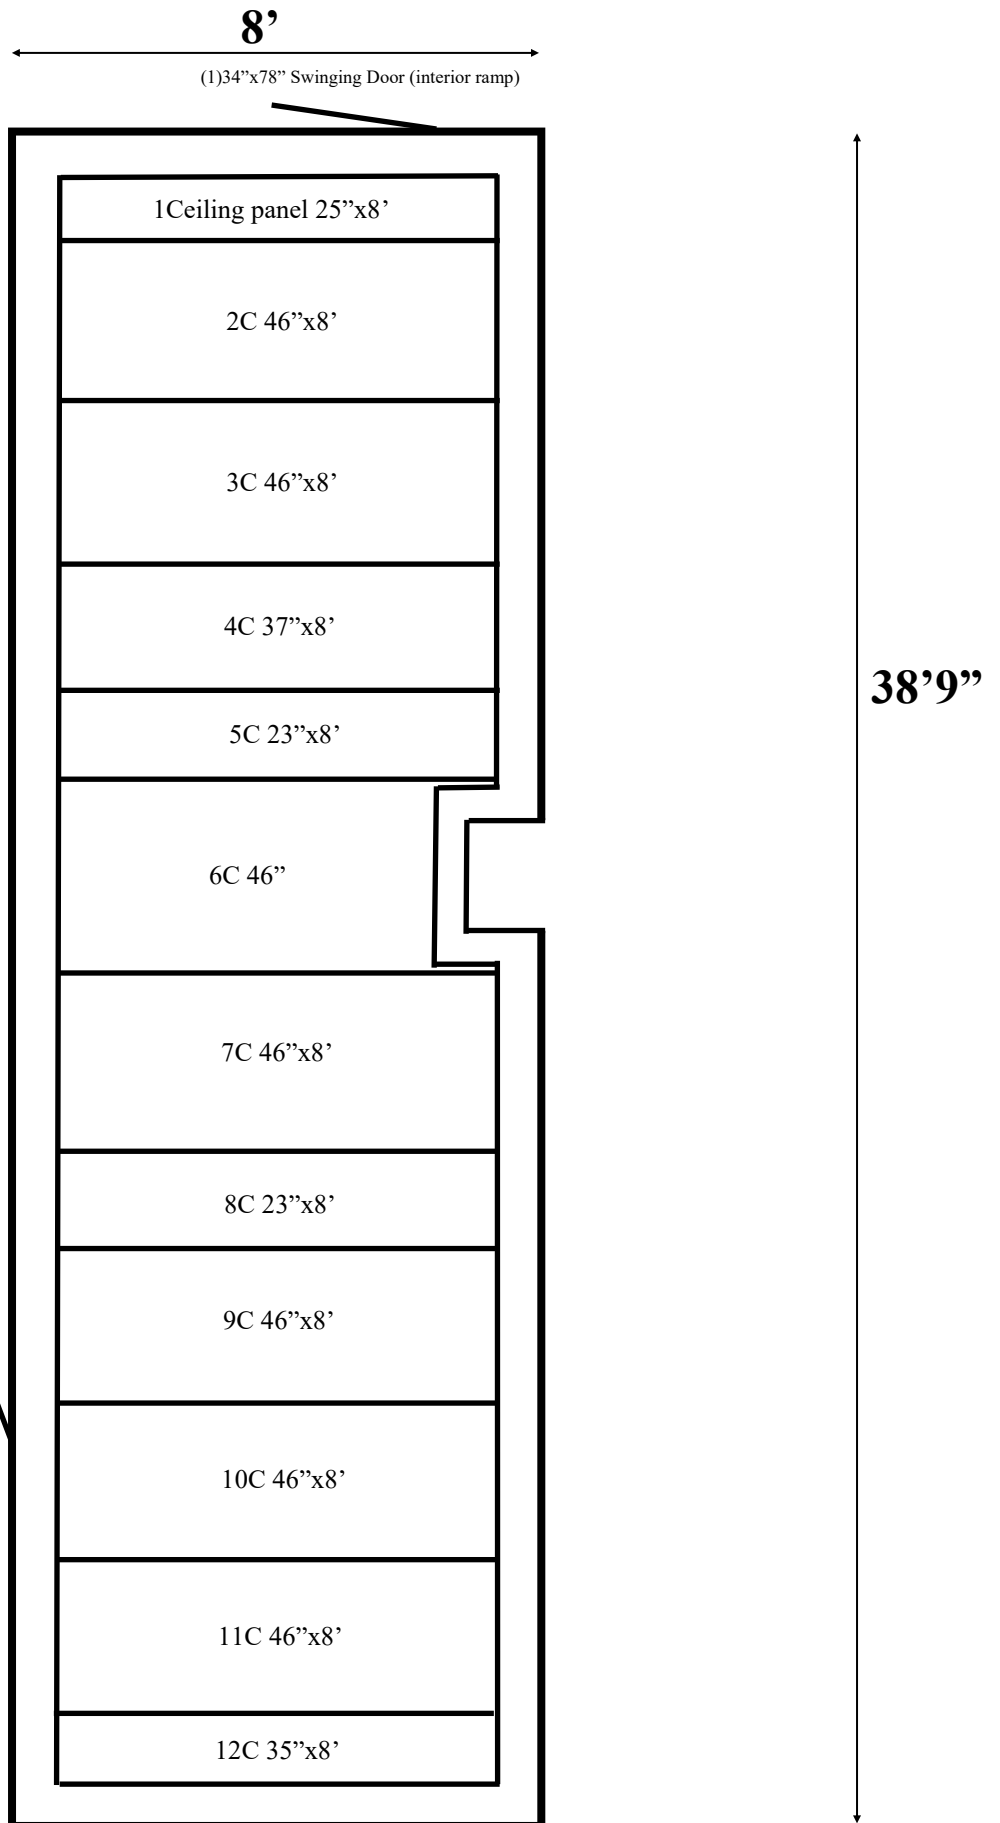

**8' x 38'9" x 8'6" H  
Combination Cooler / Freezer  
Wall, Ceiling & Floor Panels Diagram**

**10-2021  
No color  
Not drawn to scale.**

8' x 38'9" x 8'6" H  
Combination Cooler / Freezer  
Ceiling Panels Diagram

10-2021  
No color  
Not drawn to scale.

8' x 38'9" x 8'6" H  
Combination Cooler / Freezer  
Floor Panels Diagram

10-2021  
No color  
Not drawn to scale.

**8' x 38'9" x 8'6" H  
Combination Cooler / Freezer**

**10-2021  
No color**

**8' x 38'9" x 8'6" H**  
**Combination Cooler / Freezer**

**10-2021**  
**No color**