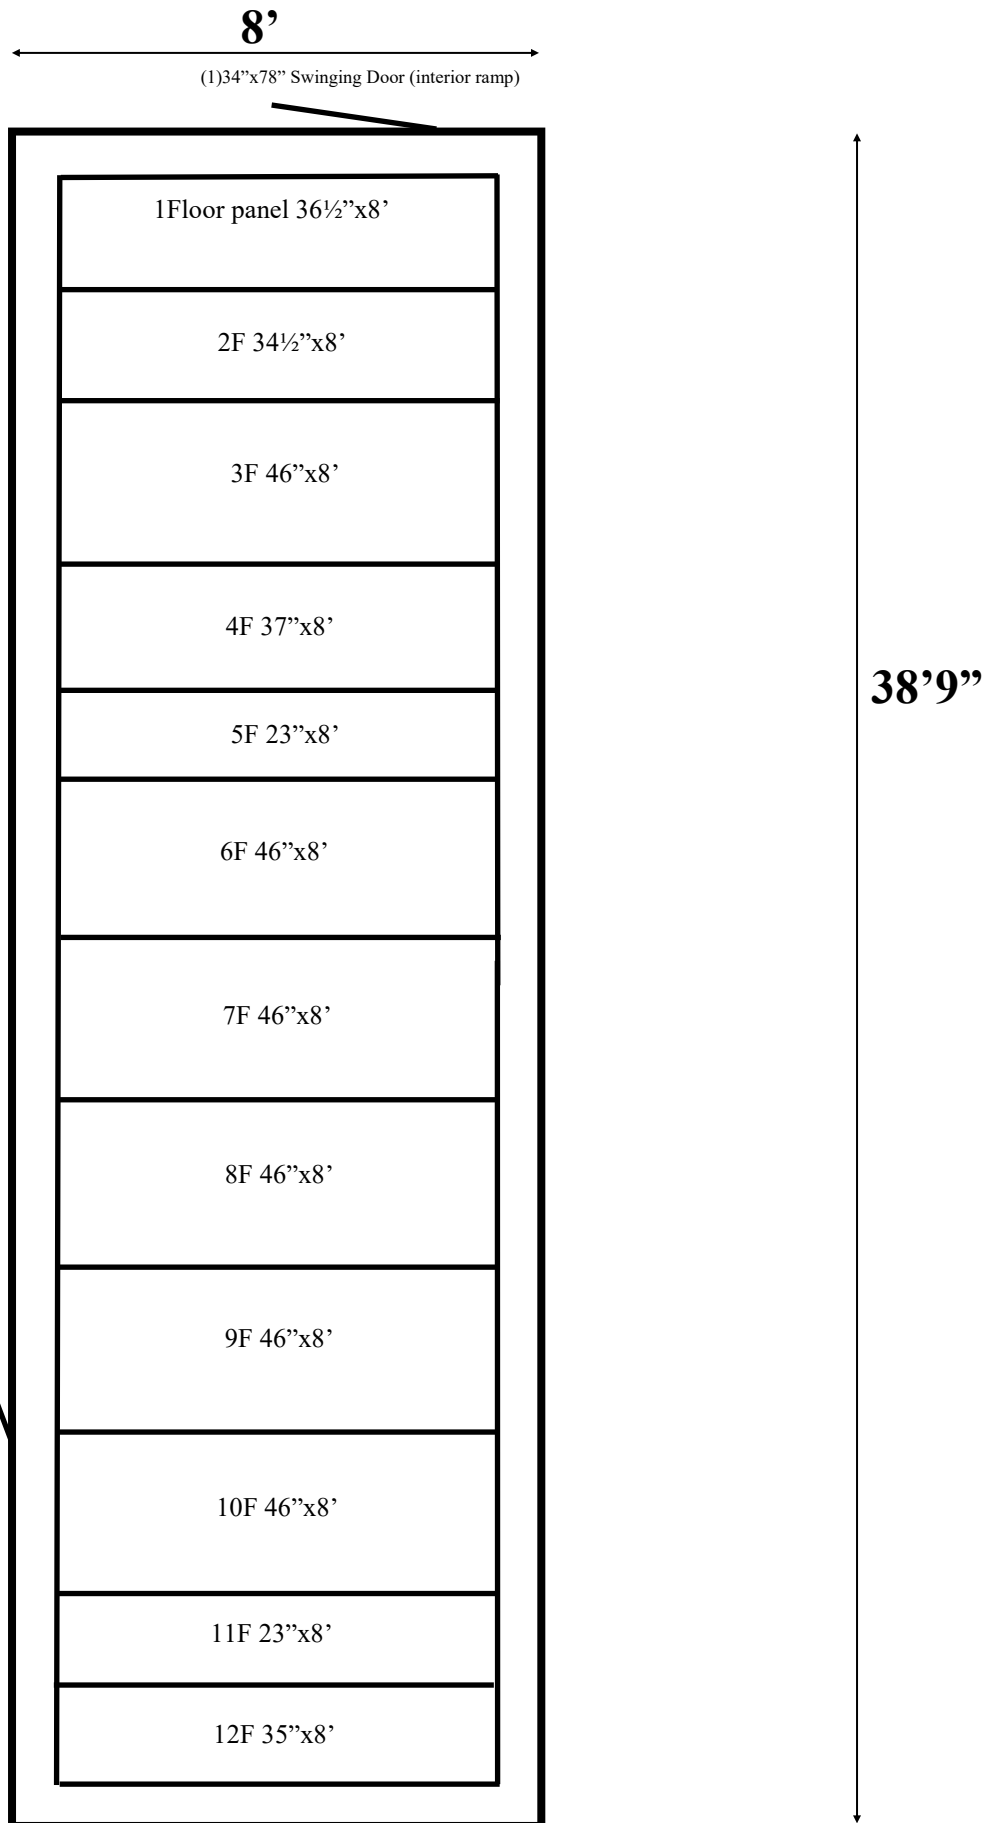

**8' x 38'9" x 8'6" H  
Combination Cooler / Freezer  
Wall, Ceiling & Floor Panels Diagram**

**10-2021  
No color  
Not drawn to scale.**

8' x 38'9" x 8'6" H  
Combination Cooler / Freezer  
Ceiling Panels Diagram

10-2021  
No color  
Not drawn to scale.

8' x 38'9" x 8'6" H  
Combination Cooler / Freezer  
Floor Panels Diagram

10-2021  
No color  
Not drawn to scale.

**8' x 38'9" x 8'6" H  
Combination Cooler / Freezer**

**10-2021  
No color**

**8' x 38'9" x 8'6" H**  
**Combination Cooler / Freezer**

**10-2021**  
**No color**