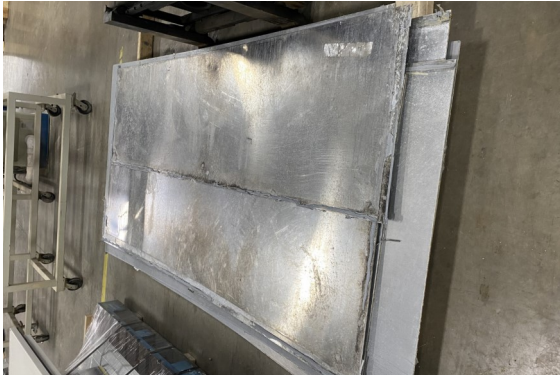

**8' x 38'9" x 8'6" H  
Combination Cooler / Freezer  
Wall, Ceiling & Floor Panels Diagram**

**10-2021  
No color  
Not drawn to scale.**

8' x 38'9" x 8'6" H  
Combination Cooler / Freezer  
Ceiling Panels Diagram

10-2021  
No color  
Not drawn to scale.

8' x 38'9" x 8'6" H  
Combination Cooler / Freezer  
Floor Panels Diagram

10-2021  
No color  
Not drawn to scale.

**8' x 38'9" x 8'6" H  
Combination Cooler / Freezer**

**10-2021  
No color**

**8' x 38'9" x 8'6" H**  
**Combination Cooler / Freezer**

**10-2021**  
**No color**