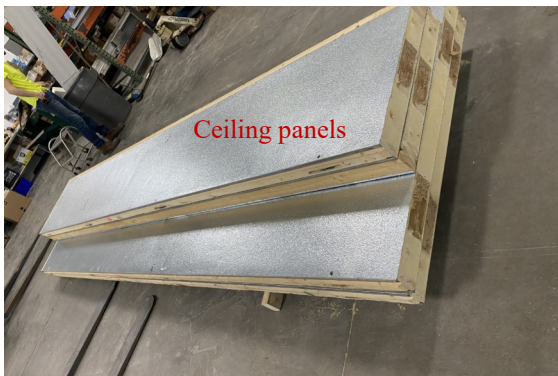

12'3" x 14'3" x 9'6" H
Cooler
Wall & Ceiling Panels Diagram

91-2020
Color code: Green
Not drawn to scale.

12'3" x 14'3" x 9'6" H
Cooler

91-2020
Green