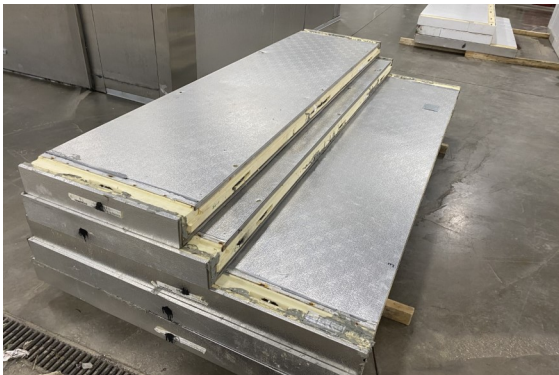

**8' x 16' x 10'4" H
Cooler or Freezer
Wall & Ceiling Panels Diagram**

**3-2021
Black
Not drawn to scale.**

**8' x 16' x 10'4" H
Cooler or Freezer**

**3-2021
Black**