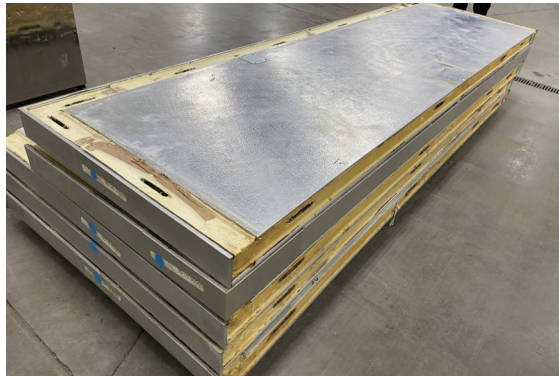

Note: Ceiling & floor panels lay out the same.

**10' x 18' x 10'6" H  
Cooler  
Wall & Ceiling Panels Diagram**

**3-2021  
Lt Blue**

**10' x 18' x 10'6" H  
Cooler**

**3-2021  
Lt blue**

**10' x 18' x 10'6" H  
Cooler**

**3-2021  
Lt blue**