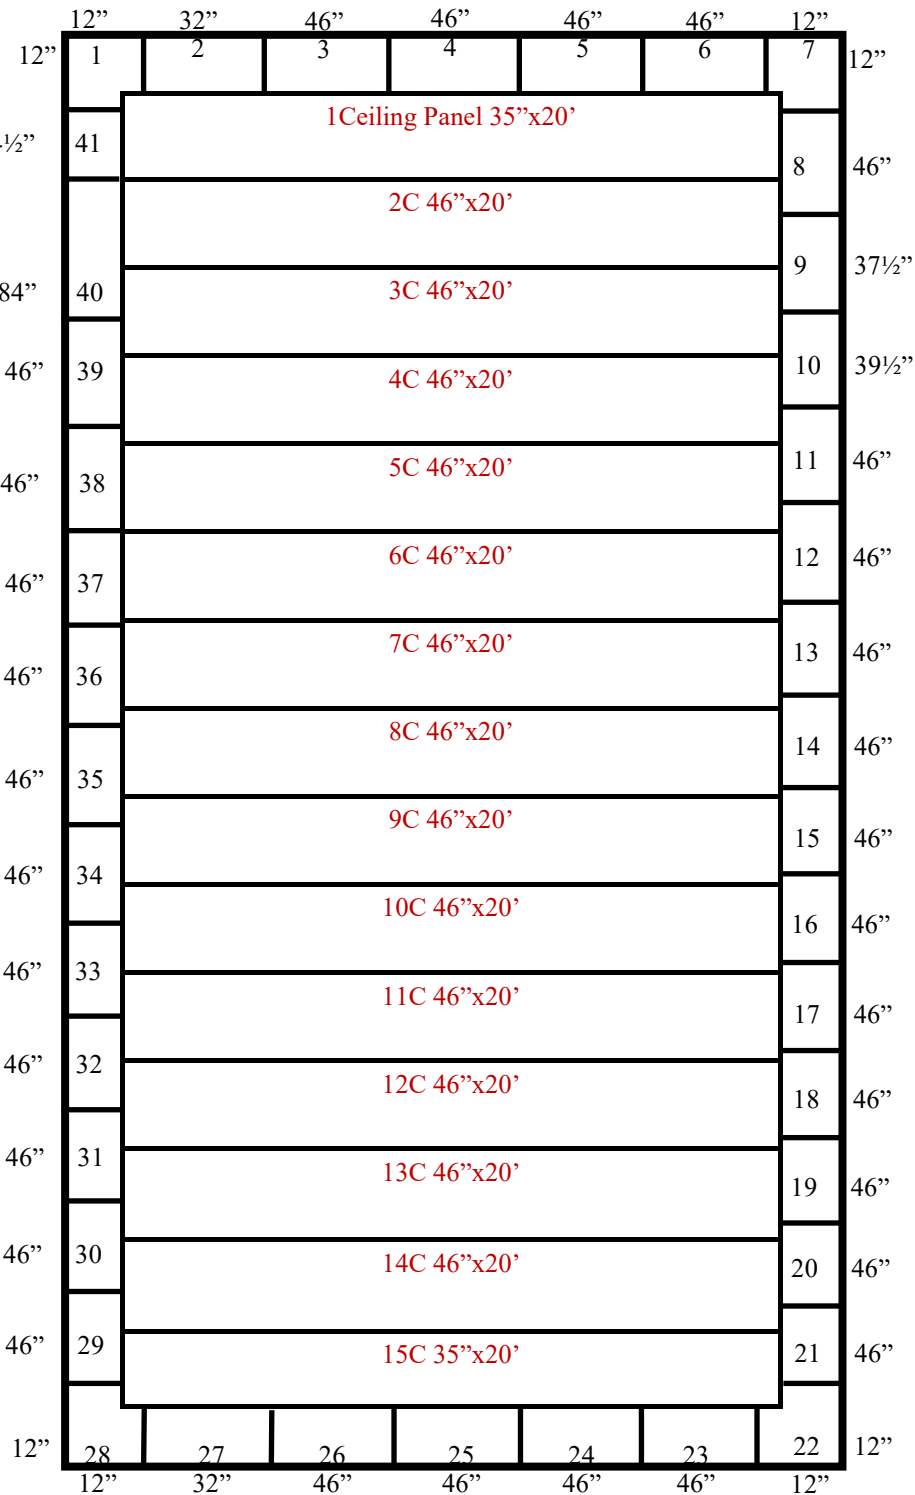

20'

54'1"

20' x 54'1" x 8'9" H  
 Cooler or Freezer  
 Wall & Ceiling Panels Diagram

94-2020  
 Color code: No color  
 Not drawn to scale.

**20' x 54'1" x 8'9" H**  
**Cooler or Freezer**

**94-2020**  
**No color**

**20' x 54'1" x 8'9" H**  
**Cooler or Freezer**

**94-2020**  
**No color**