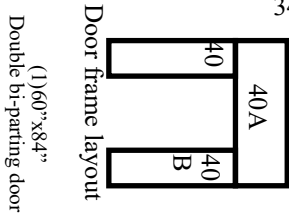

20'

54'1"

20' x 54'1" x 8'9" H  
 Cooler or Freezer  
 Wall & Ceiling Panels Diagram

94-2020  
 Color code: No color  
 Not drawn to scale.

**20' x 54'1" x 8'9" H**  
**Cooler or Freezer**

**94-2020**  
**No color**

**20' x 54'1" x 8'9" H**  
**Cooler or Freezer**

**94-2020**  
**No color**