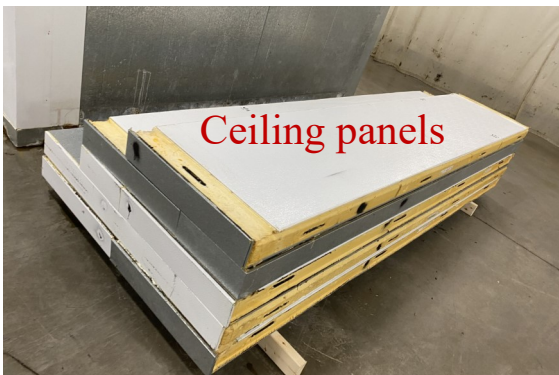

Notes:  
Ceiling & Floor panels layout the same.

**9'7" x 15'4" x 8'6" H**  
**Freezer with Floor**  
**Wall, Ceiling & Floor Panels Diagram**

**90-2020**  
**Color code: Black**  
**Not drawn to scale.**

**9'7" x 15'4" x 8'6" H  
Freezer with Floor**

**90-2020  
Black**

**9'7" x 15'4" x 8'6" H**  
**Freezer with Floor**

**90-2020**  
**Black**