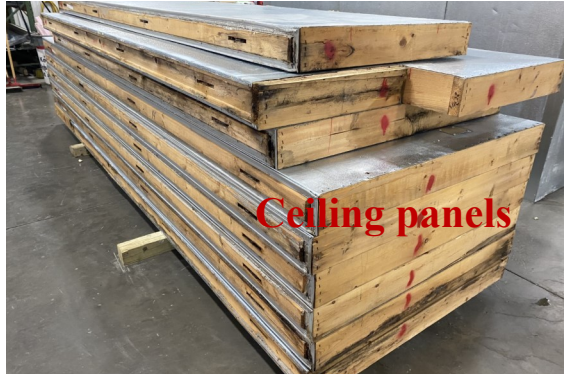

**14' x 34'6" x 10' H
Cooler
Wall & Ceiling Panels Diagram**

**70-2020
Color code: Red
Not drawn to scale.**

**14' x 34'6" x 10' H
Cooler**

**70-2020
Red**