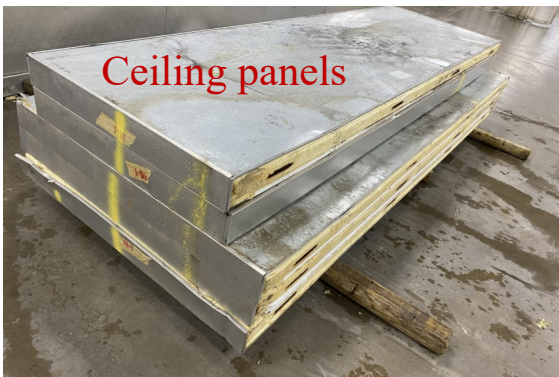

Notes:
Ceiling & Floor panels layout the same.

9'8" x 17'4" x 8'8" H
Cooler with Floor
Wall & Ceiling Panels Diagram

77-2020
Color code: No color
Not drawn to scale.

9'8" x 17'4" x 8'8" H
Cooler with Floor