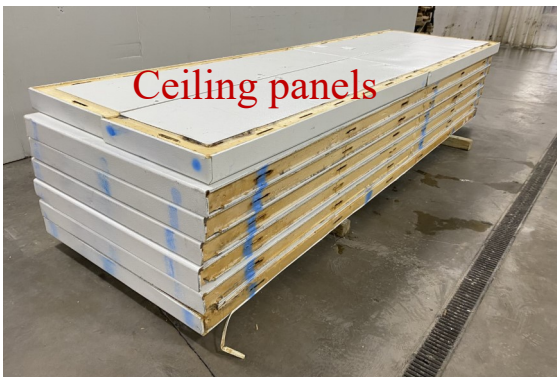

13'6" x 26'11" x 10'4" H
Cooler or Freezer
Wall & Ceiling Panels Diagram

76-2020
Color code: Lt Blue
Not drawn to scale.

13'6" x 26'11" x 10'4" H
Cooler or Freezer

76-2020
Lt Blue