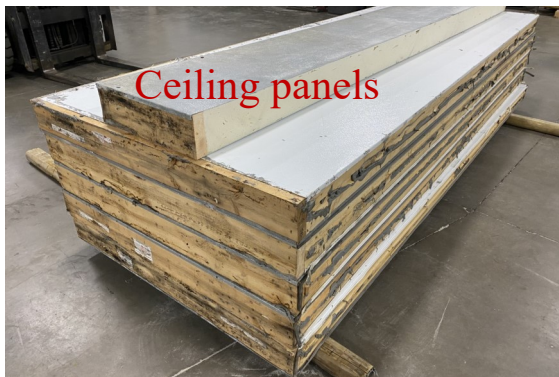

**10'10" x 21'1" x 9'2" H  
Cooler  
Wall & Ceiling Panels Diagram**

**500-2020  
Color code: no color  
Not drawn to scale.**

10'10" x 21'1" x 9'2" H  
Cooler

500-2020  
No color