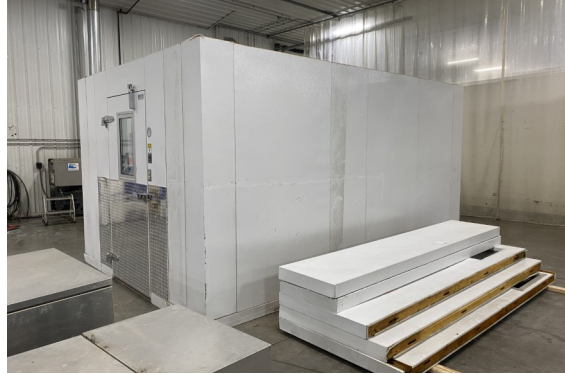

9'9" x 14' x 8' H
 Combo Cooler / Freezer
 Wall, Ceiling & Floor Panel Diagrams

86-2020
 No color
 Not drawn to scale.

9'9" x 14' x 8' H
Combination Cooler / Freezer

86-2020
No color

9'9" x 14' x 8' H
Combination Cooler / Freezer