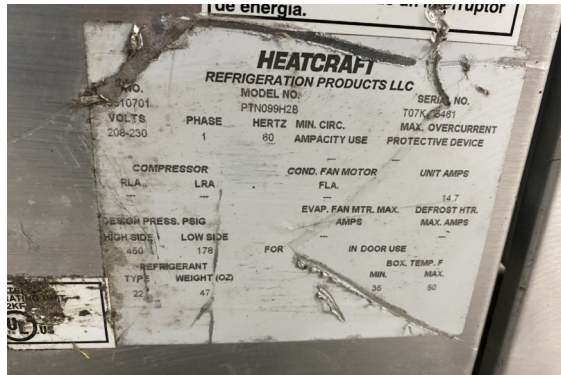

9'9" x 14' x 8' H
 Combo Cooler / Freezer
 Wall, Ceiling & Floor Panel Diagrams

86-2020
 No color
 Not drawn to scale.

9'9" x 14' x 8' H
Combination Cooler / Freezer

86-2020
No color

9'9" x 14' x 8' H
Combination Cooler / Freezer