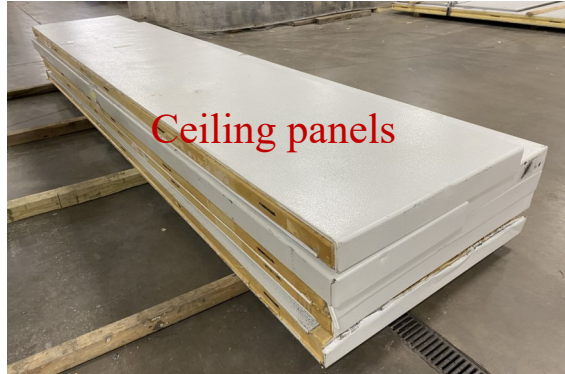

15'5" x 18'4" x 10'2" H
Cooler or Freezer
Wall & Ceiling Panels Diagram

76-2020
Color code: No color
Not drawn to scale.

15'5" x 18'4" x 10'2" H
Cooler or Freezer

76-2020
No color