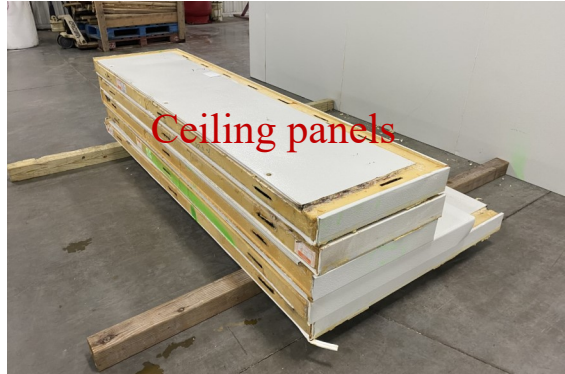

7'9" x 12'7" x 9'2" H
Cooler or Freezer
Wall & Ceiling Panels Diagram

76-2020
Green
Not drawn to scale.

7'9" x 12'7" x 9'2" H
Cooler or Freezer

76-2020
Green