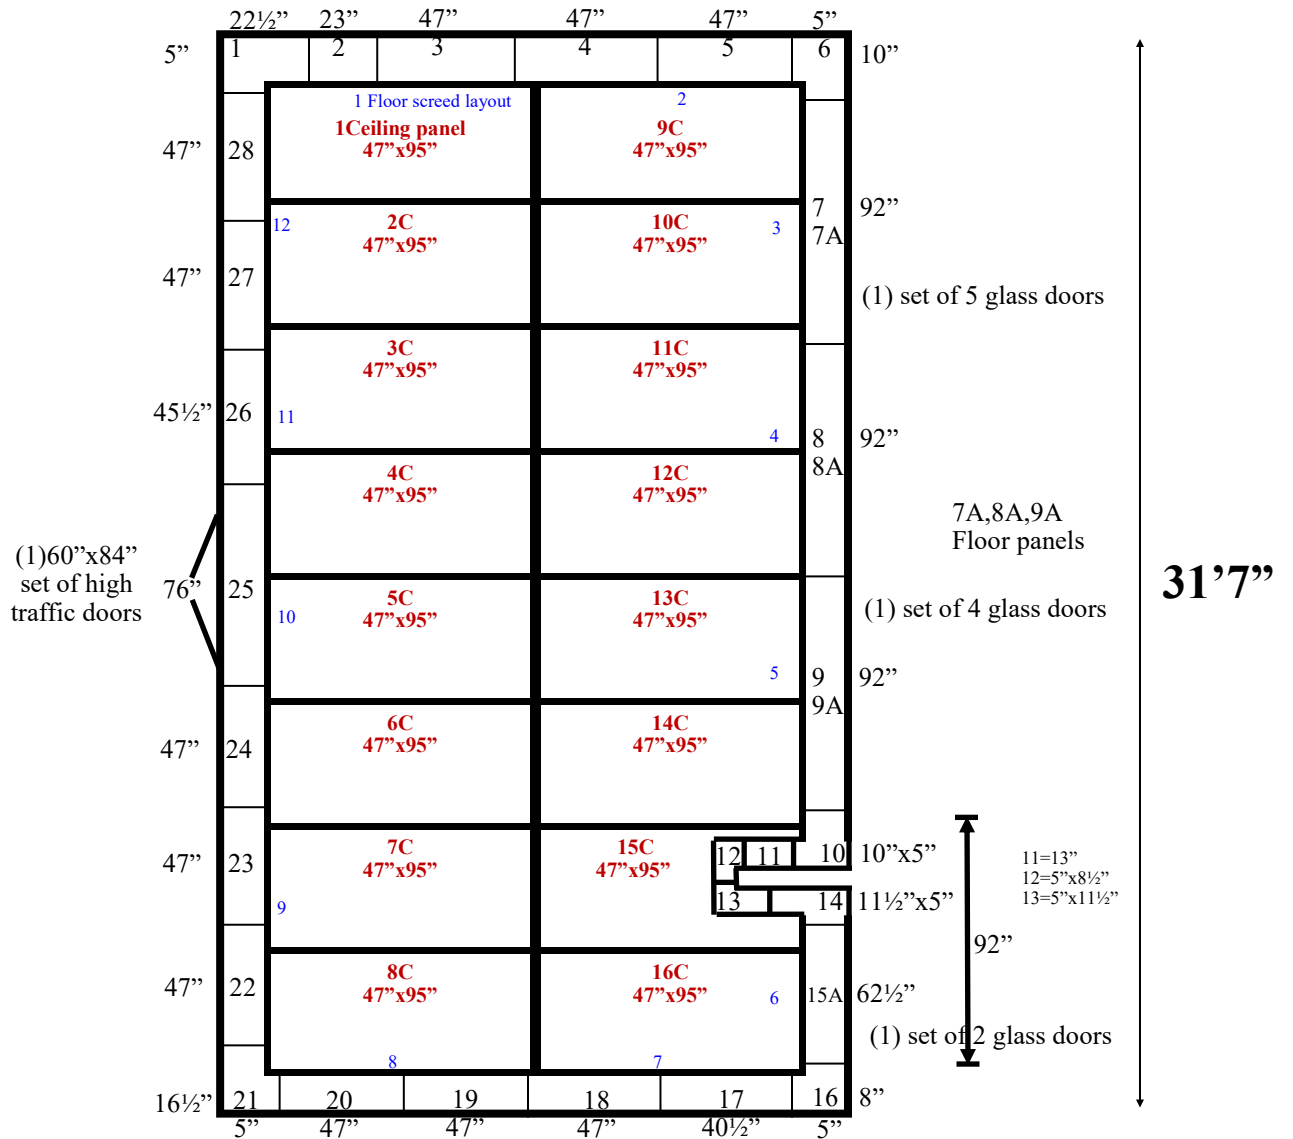

16'

16' x 31'7" x 9' H
Cooler with Glass Doors
Wall & Ceiling Panels Diagram

**16' x 31'7" x 9' H
Cooler with Glass Doors**

**2022
No color code.**