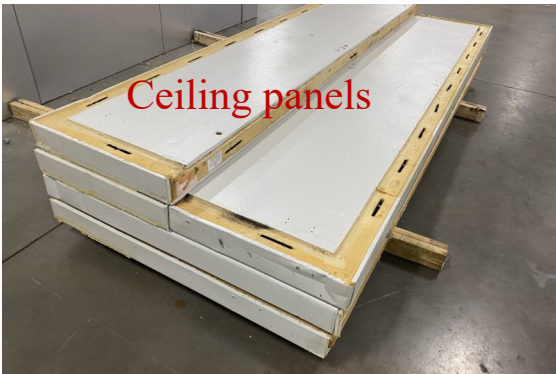

9'8" x 13'7" x 9'2" H
Cooler or Freezer
Wall & Ceiling Panels Diagram

76-2020
No color
Not drawn to scale.

9'8" x 13'7" x 9'2" H
Cooler or Freezer

76-2020
No color code.