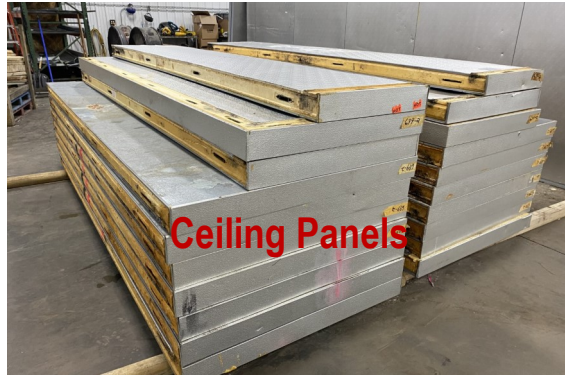

21'3" x 34'8" x 10'5" H
Cooler
Wall & Ceiling Panels Diagram

65-2020
Color code: Black pink
Not drawn to scale.

**21'3" x 34'8" x 10'5" H
Cooler**

**65-2020
Black Pink**