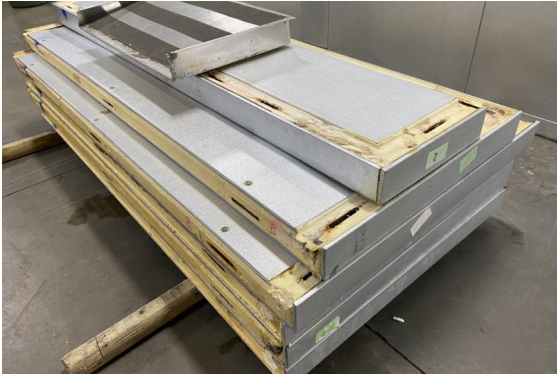

7'9" x 19'9" x 8'7"H
Cooler with Floor
Wall, Ceiling & Floor Panel Diagrams

64-2020
Color code: Blue
Not drawn to scale.

**7'9" x 19'9" x 8'7"H
Cooler with Floor**

**64-2020
Blue**