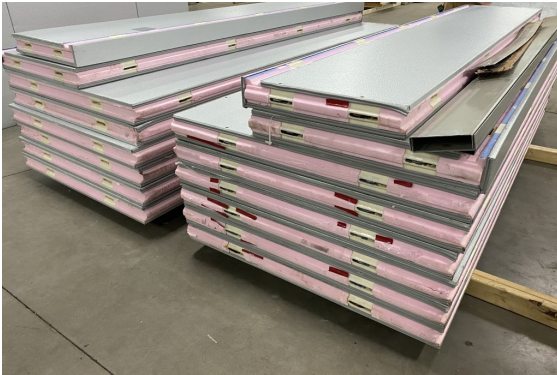

20'1" x 28'1" x 8' H
Cooler
Wall & Ceiling Panels Diagram

64-2020
No color
Not drawn to scale.

Ceiling panels

**20'1" x 28'1" x 8' H
Cooler**

**64-2020
No color**