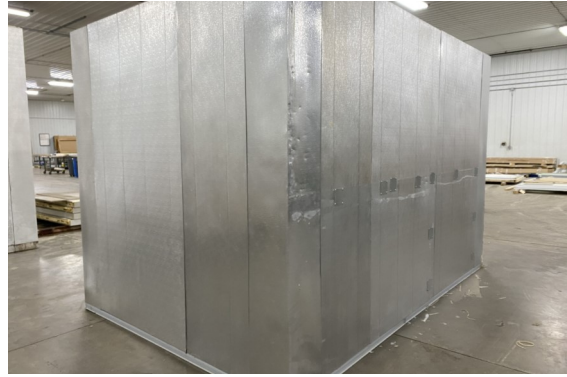

Notes:
Blue numbering is floor screed layout.

8' x 12' x 8'4" H
Cooler
Wall & Ceiling Panels Diagram

49-2020
Grey
Not drawn to scale.

**8' x 12' x 8'4" H
Cooler**

**49-2020
Grey**