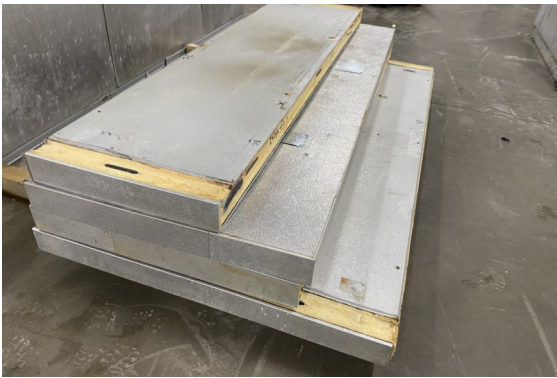

Notes:
Blue numbering is floor screed layout.

8' x 12' x 8'4" H
Cooler
Wall & Ceiling Panels Diagram

49-2020
Grey
Not drawn to scale.

**8' x 12' x 8'4" H
Cooler**

**49-2020
Grey**