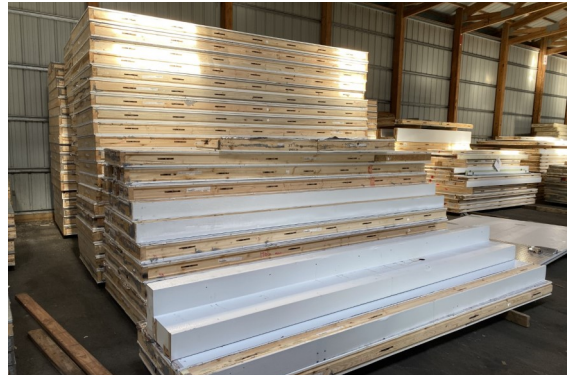

19'6"

(1)72"x108" Swinger Door

72'9"

19'6" x 72'9" x 11'9" H
Cooler or Freezer
Wall & Ceiling Panels Diagram

12-20
No color
Not drawn to scale.

**19'6" x 72'9" x 11'9" H
Cooler or Freezer**

**12-2020
No color**

**19'6" x 72'9" x 11'9" H
Cooler or Freezer**

**12-2020
No color**