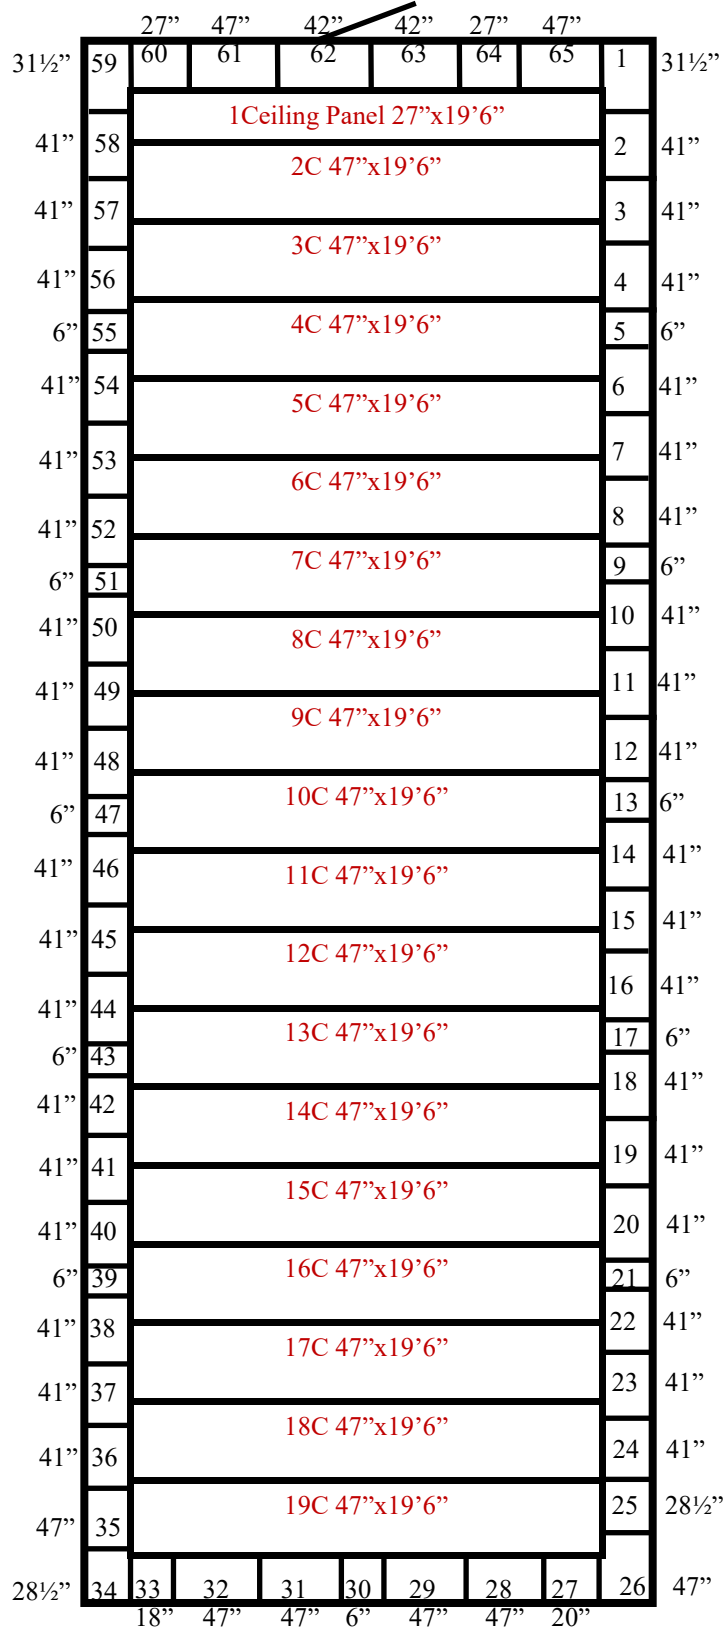

19'6"

(1)72"x108" Swinger Door

72'9"

19'6" x 72'9" x 11'9" H
Cooler or Freezer
Wall & Ceiling Panels Diagram

12-20
No color
Not drawn to scale.

**19'6" x 72'9" x 11'9" H
Cooler or Freezer**

**12-2020
No color**

**19'6" x 72'9" x 11'9" H
Cooler or Freezer**

**12-2020
No color**