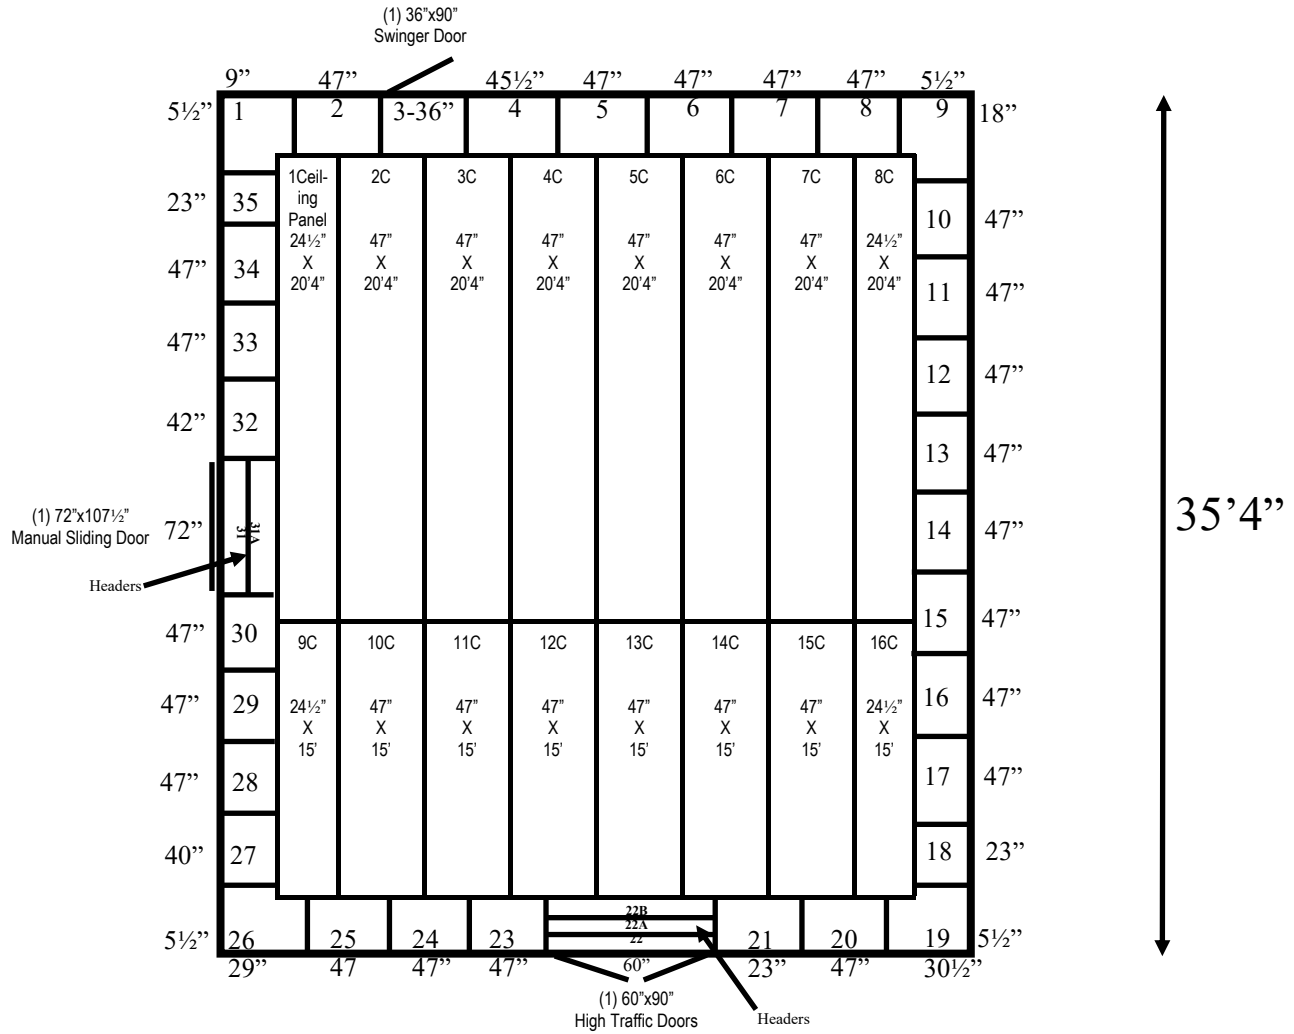

27'8"

27'8" x 35'4" x 16' H (17'H with beam)  
Cooler or Freezer  
Wall & Ceiling Panels Diagram

31-2020  
Color code: black  
Not drawn to scale.

**27'8" x 35'4" x 16' H (17'H with beam)  
Cooler or Freezer**

**31-2020  
Black**

**27'8" x 35'4" x 16' H (17'H with beam)  
Cooler or Freezer**

**31-2020  
Black**