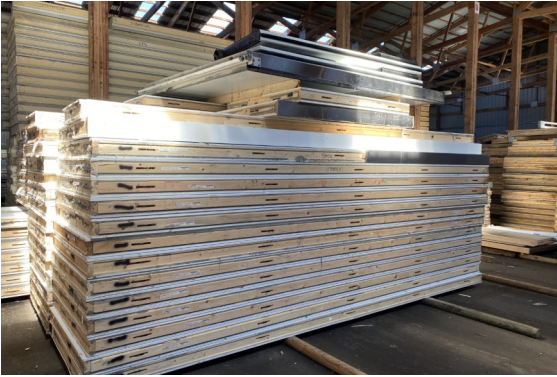

27'8"

27'8" x 35'4" x 16' H (17'H with beam)  
Cooler or Freezer  
Wall & Ceiling Panels Diagram

31-2020  
Color code: black  
Not drawn to scale.

**27'8" x 35'4" x 16' H (17'H with beam)  
Cooler or Freezer**

**31-2020  
Black**

**27'8" x 35'4" x 16' H (17'H with beam)  
Cooler or Freezer**

**31-2020  
Black**