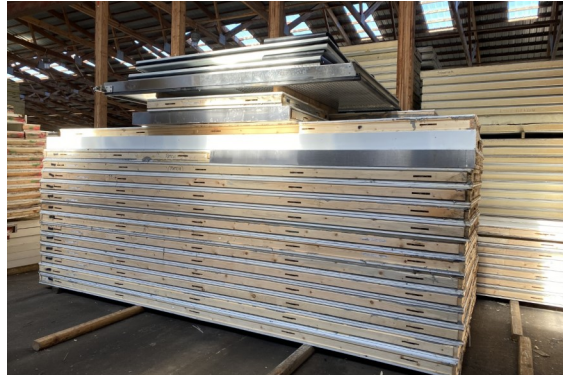

27'8"

27'8" x 35'4" x 16' H (17'H with beam)  
Cooler or Freezer  
Wall & Ceiling Panels Diagram

31-2020  
Color code: black  
Not drawn to scale.

**27'8" x 35'4" x 16' H (17'H with beam)  
Cooler or Freezer**

**31-2020  
Black**

**27'8" x 35'4" x 16' H (17'H with beam)  
Cooler or Freezer**

**31-2020  
Black**