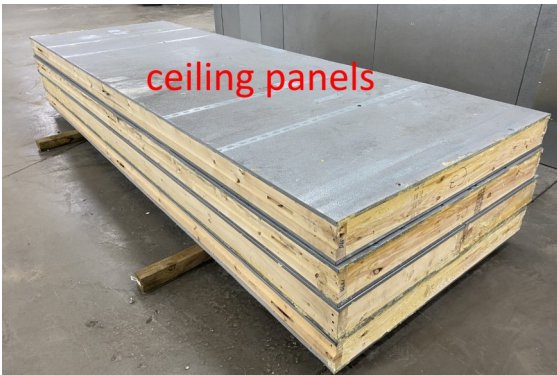

Ceiling & Floor panels layout the same.

12'1" x 16'1" x 11' H
Freezer with Floor
Wall, Ceiling & Floor Panels Diagram

30-2020
Color code: N/A
Not drawn to scale.

12'1" x 16'1" x 11' H
Freezer with Floor

30-2020
No color