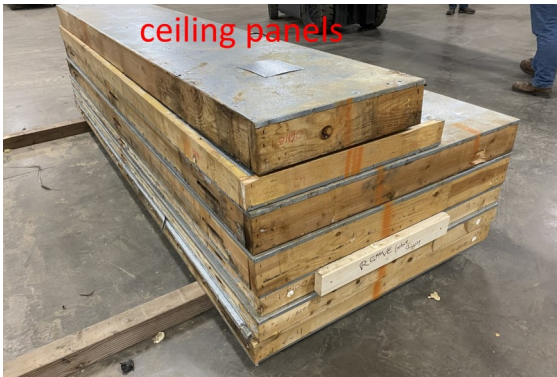

**10' x 24' x 9'8" H  
Combo Cooler/ Freezer  
Wall & Ceiling Panels Diagram**

**19-2020  
Color code: Orange  
Not drawn to scale.**

**10' x 24' x 9'8" H**  
**Combo Cooler/ Freezer**

**19-2020**  
**Orange**