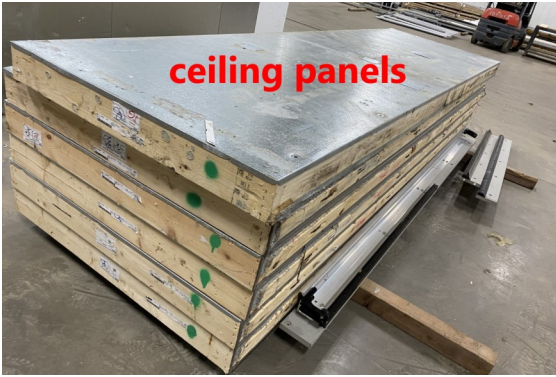

**12' x 23'3" x 10' H
Cooler or Freezer
Wall & Ceiling Panels Diagram**

**16-2020
Color code: Green
Not drawn to scale.**

**12' x 23'3" x 10' H
Cooler or Freezer**

**16-2020
Green**

**12' x 23'3" x 10' H
Cooler or Freezer**