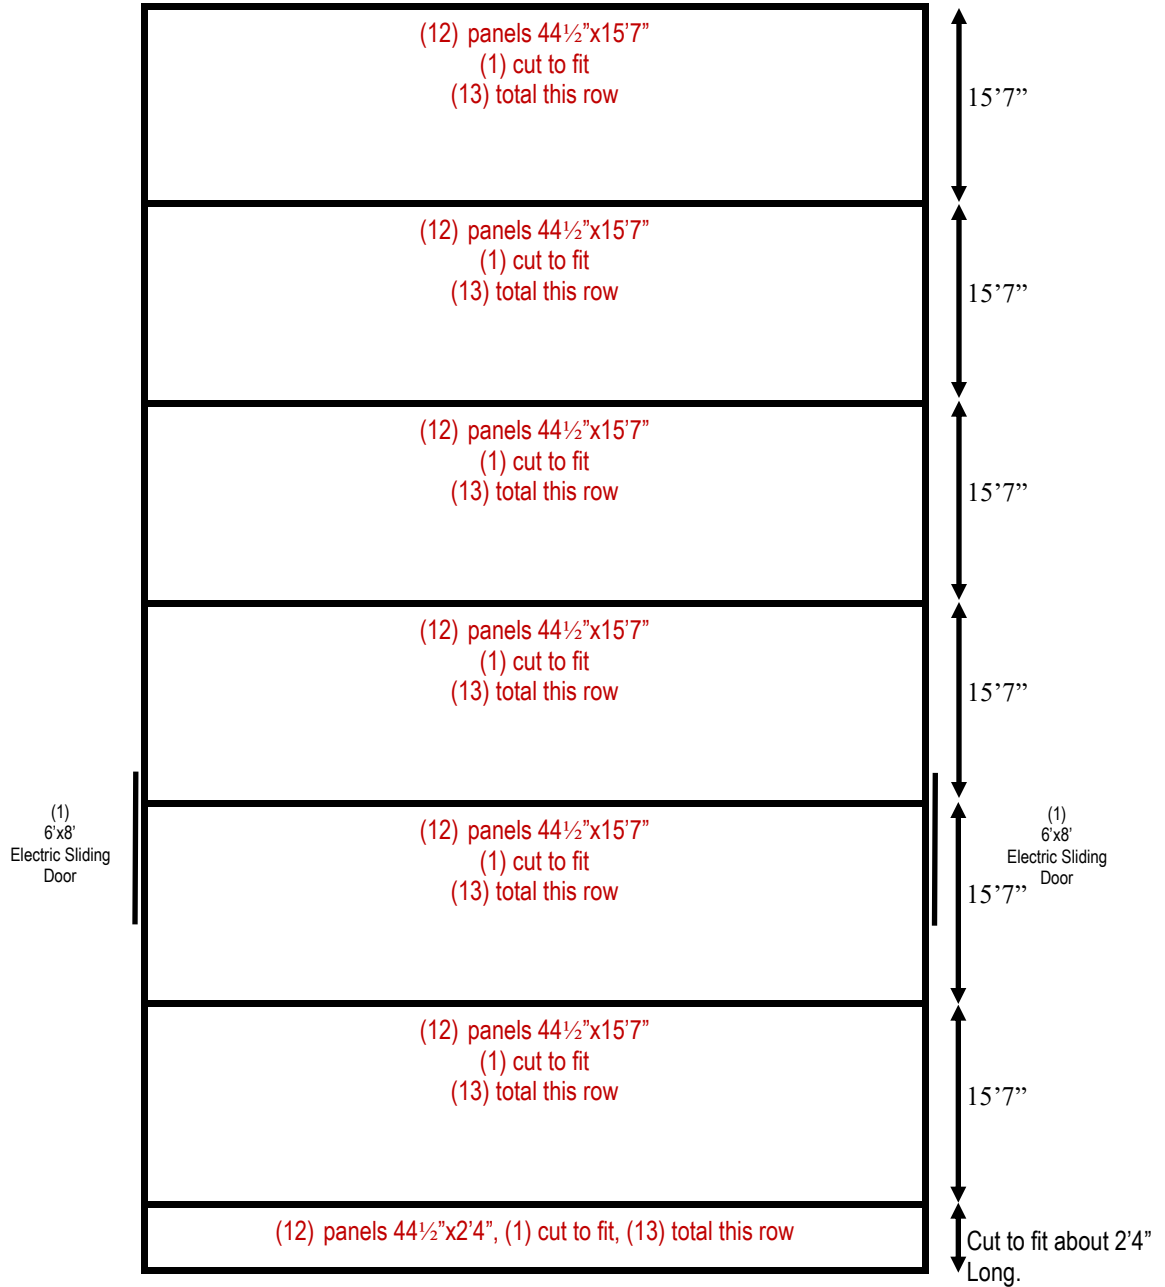

47'10"

95'10"

47'10" x 95'10" x 15'6" H
Cooler
Wall Panels Diagram

3-2020
No color
Not drawn to scale.

47'10"

95'10"

Notes:
Ceiling support: Hung T-channel

47'10" x 95'10" x 15'6" H
Cooler
Ceiling Panels Diagram

3-2020
No color
Not drawn to scale.

**47'10" x 95'10" x 15'6" H
Cooler**

**3-2020
No color**

**47'10" x 95'10" x 15'6" H
Cooler**

**3-2020
No color**