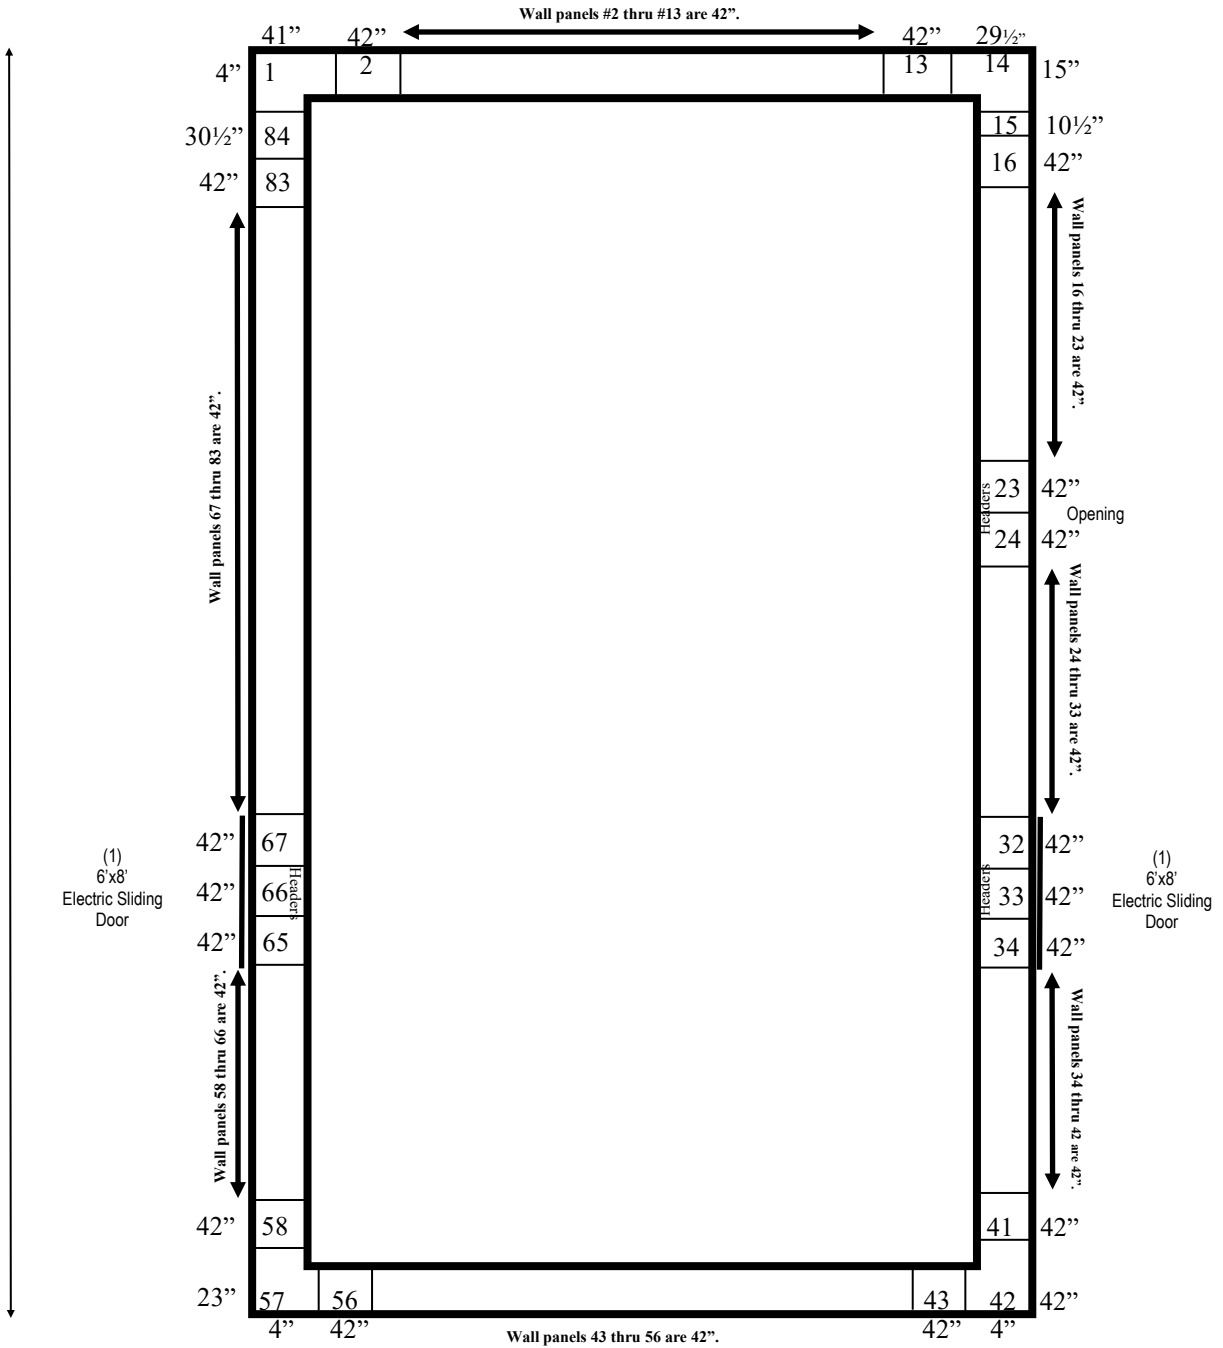

47'10"

95'10"

47'10" x 95'10" x 15'6" H
Cooler
Wall Panels Diagram

3-2020
No color
Not drawn to scale.

47'10"

95'10"

Notes:
Ceiling support: Hung T-channel

47'10" x 95'10" x 15'6" H
Cooler
Ceiling Panels Diagram

3-2020
No color
Not drawn to scale.

**47'10" x 95'10" x 15'6" H
Cooler**

**3-2020
No color**

**47'10" x 95'10" x 15'6" H
Cooler**

**3-2020
No color**