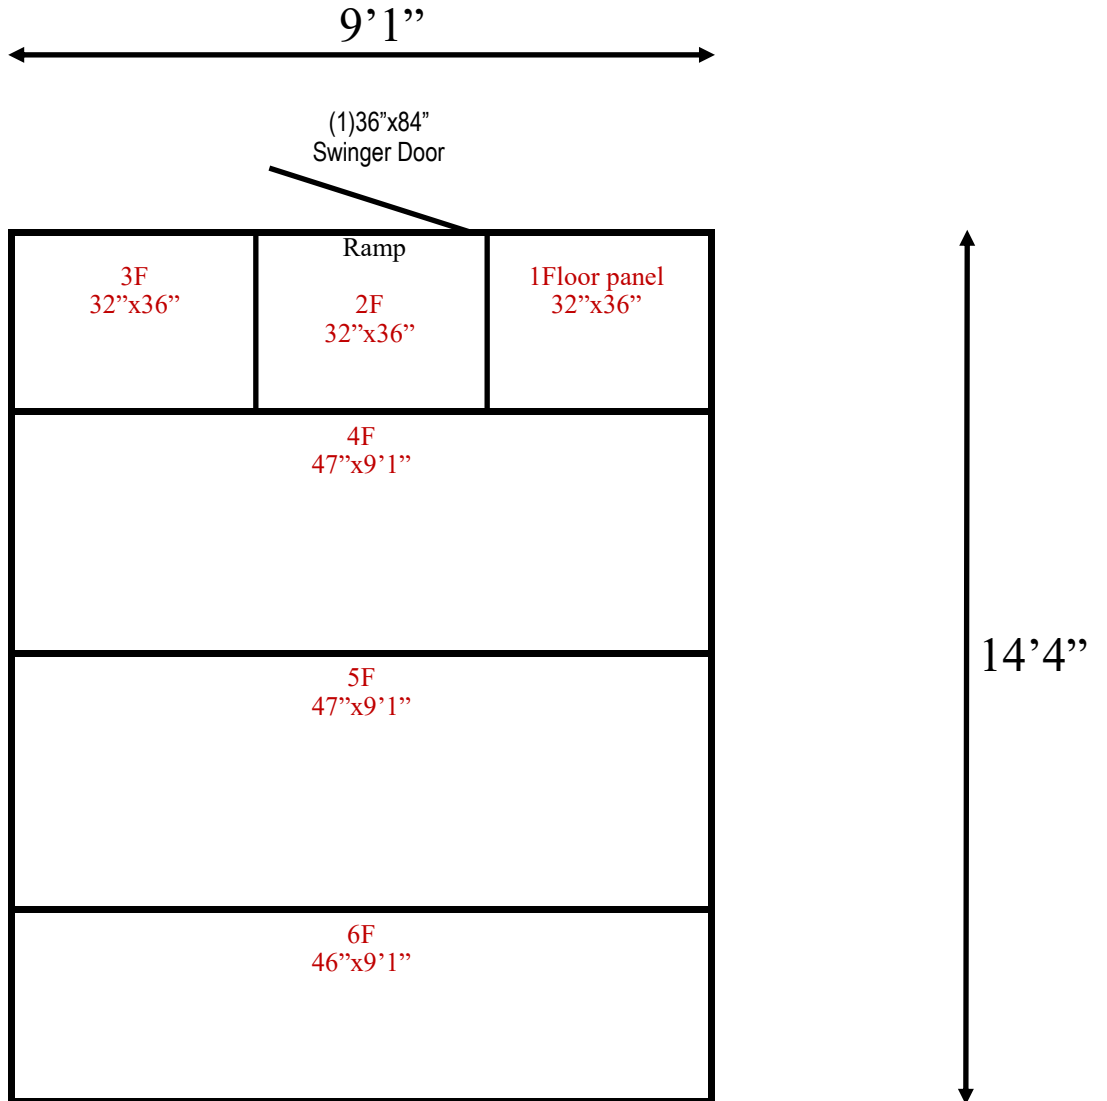

9'1" x 14'4" x 10'8" H
Freezer with Floor
Wall & Ceiling Panels Diagram

20-2020
Color code: No color
Not drawn to scale.

9'1" x 14'4" x 10'8" H
Freezer with Floor
Floor Panels Diagram

20-2020
Color code: No color
Not drawn to scale.

**9'1" x 14'4" x 10'8" H
Freezer with Floor**

**20-2020
N/A**