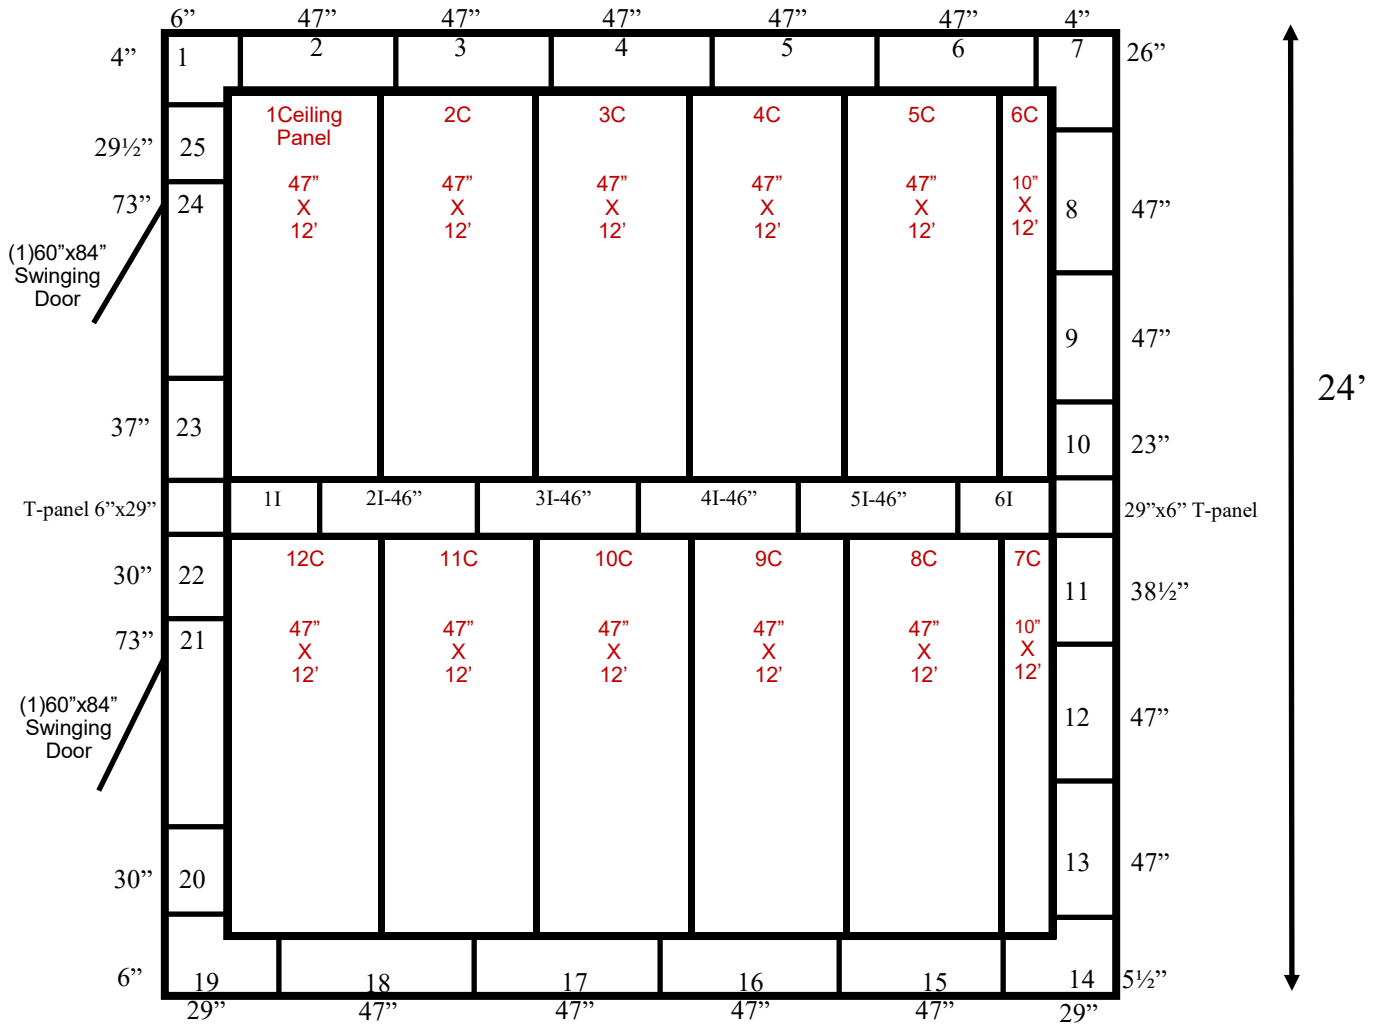

20'6"

20'6" x 24' x 10' H
 Combination Cooler / Freezer
 Wall & Ceiling Panels Diagram

18-2020
 Green purple yellow silver
 Not drawn to scale.

20'6" x 24' x 10' H
Combination Cooler / Freezer

18-2020
Green purple yellow silver

20'6" x 24' x 10' H
Combination Cooler / Freezer

18-2020
Green purple yellow silver