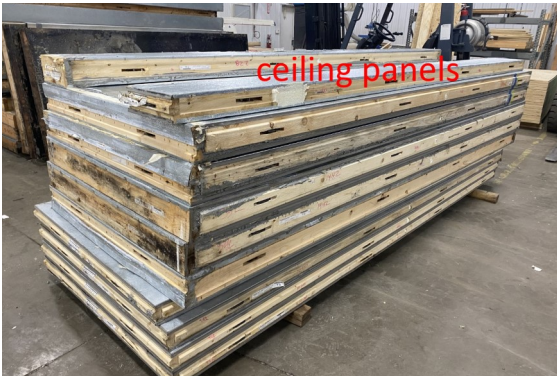

20'6"

20'6" x 24' x 10' H
 Combination Cooler / Freezer
 Wall & Ceiling Panels Diagram

18-2020
 Green purple yellow silver
 Not drawn to scale.

20'6" x 24' x 10' H
Combination Cooler / Freezer

18-2020
Green purple yellow silver

20'6" x 24' x 10' H
Combination Cooler / Freezer

18-2020
Green purple yellow silver